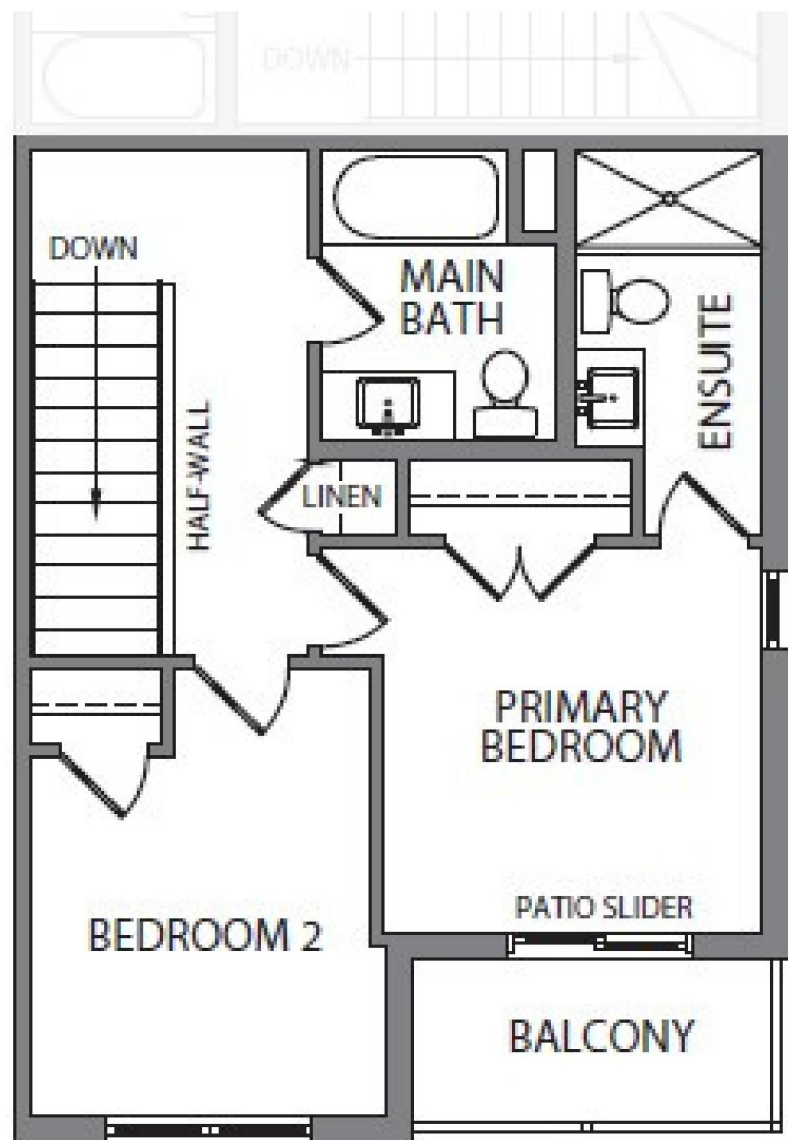

TERRACE LEVEL

THE CHELSEA

THE TERRACE SUITE
900 SQ FT.

MAIN LEVEL

THE MADISON

MAIN FLOOR SUITE
780 SQ FT.

THIRD LEVEL

SECOND LEVEL

MAIN LEVEL

THE HUNTER

FRONT UPPER SUITE | 1,050 SQ. FT

MODAL

AT MAIN

CAMBRIDGE

THIRD LEVEL

SECOND LEVEL

MAIN LEVEL

THE KENNEDY

REAR UPPER SUITE | 980 SQ. FT