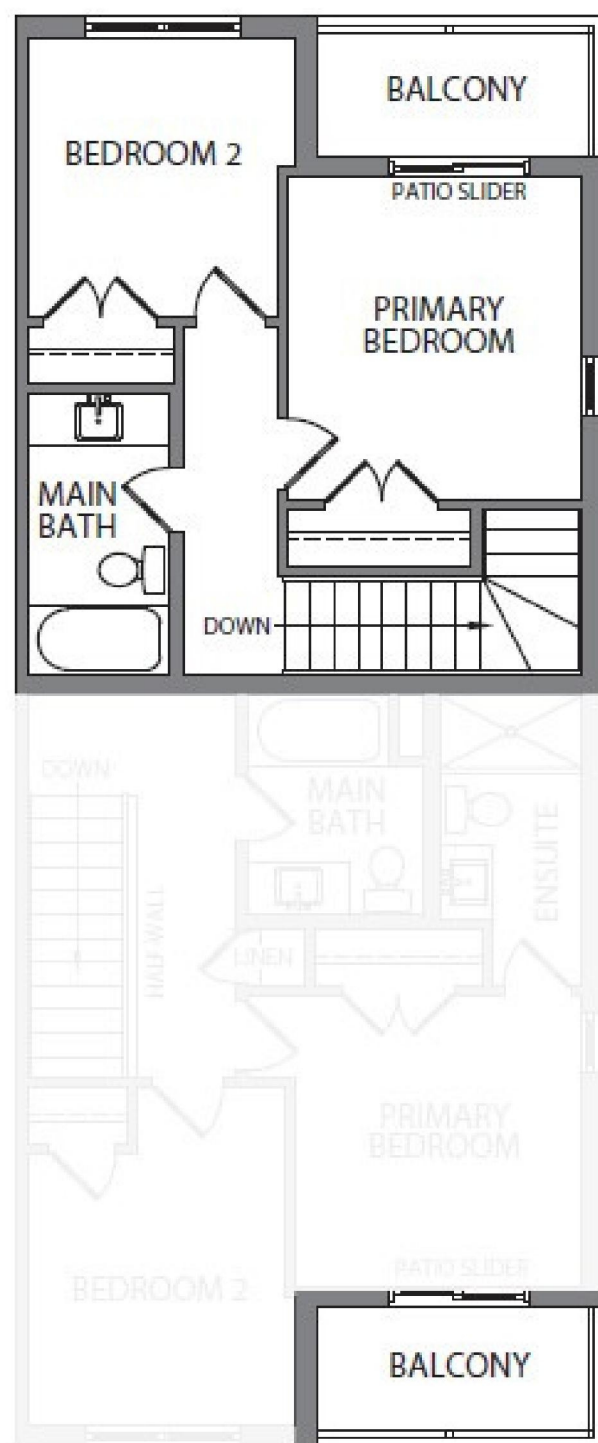

TERRACE LEVEL

THE CHELSEA

THE TERRACE SUITE
900 SQ FT.

MAIN LEVEL

THE MADISON

MAIN FLOOR SUITE
780 SQ FT.

THIRD LEVEL

SECOND LEVEL

MAIN LEVEL

THE HUNTER

FRONT UPPER SUITE | 1,050 SQ. FT

MODAL

AT MAIN

CAMBRIDGE

THIRD LEVEL

SECOND LEVEL

MAIN LEVEL

THE KENNEDY

REAR UPPER SUITE | 980 SQ. FT