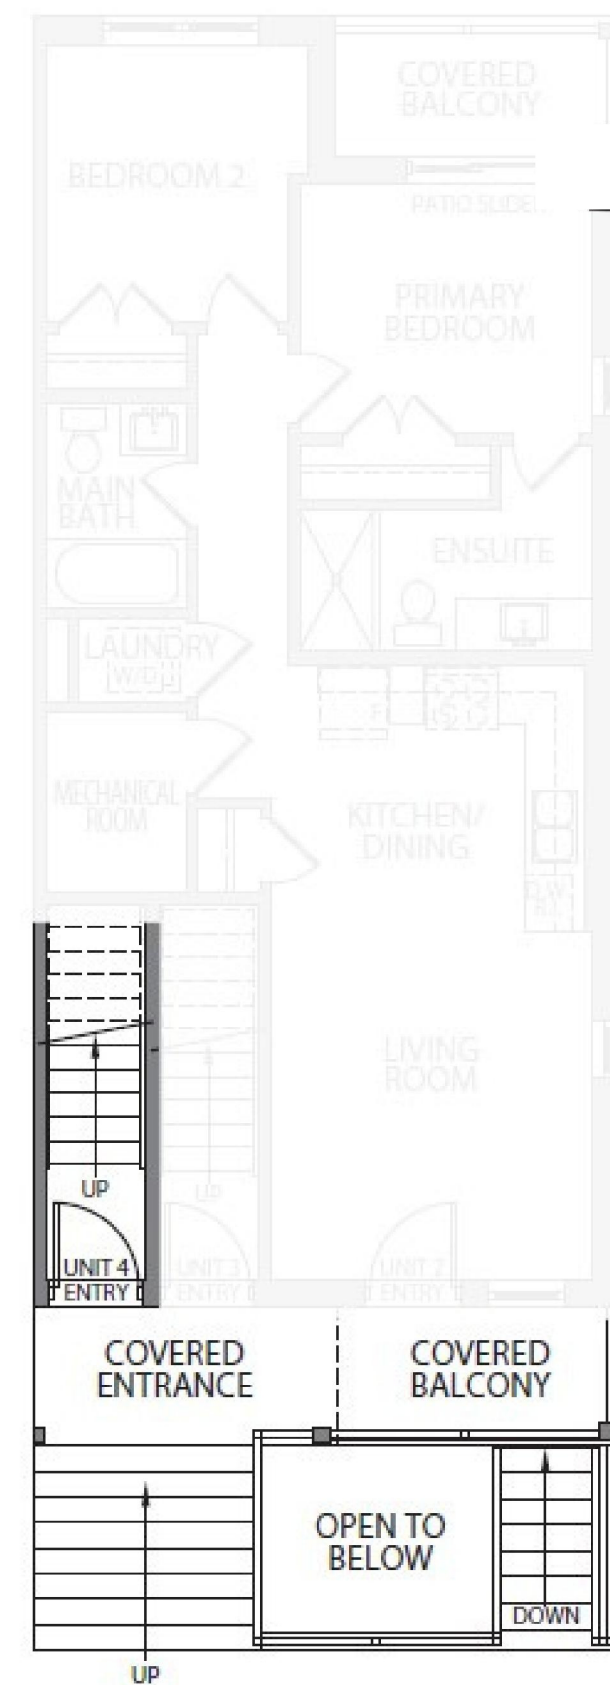

TERRACE LEVEL

THE CHELSEA

THE TERRACE SUITE
900 SQ FT.

MAIN LEVEL

THE MADISON

MAIN FLOOR SUITE
780 SQ FT.

THIRD LEVEL

SECOND LEVEL

MAIN LEVEL

THE HUNTER

FRONT UPPER SUITE | 1,050 SQ. FT

MODAL

AT MAIN

CAMBRIDGE

THIRD LEVEL

SECOND LEVEL

MAIN LEVEL

THE KENNEDY

REAR UPPER SUITE | 980 SQ. FT