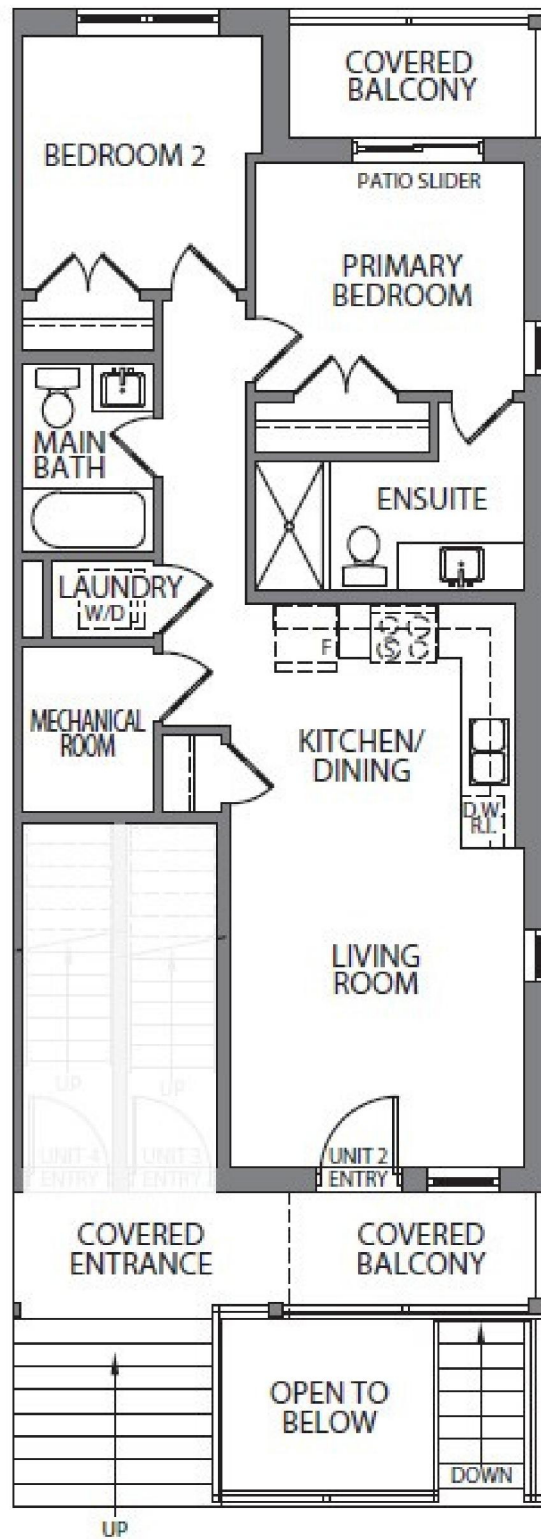

TERRACE LEVEL

THE CHELSEA

THE TERRACE SUITE
900 SQ FT.

MAIN LEVEL

THE MADISON

MAIN FLOOR SUITE
780 SQ FT.

THIRD LEVEL

SECOND LEVEL

MAIN LEVEL

THE HUNTER

FRONT UPPER SUITE | 1,050 SQ. FT

MODAL

AT MAIN

CAMBRIDGE

THIRD LEVEL

SECOND LEVEL

MAIN LEVEL

THE KENNEDY

REAR UPPER SUITE | 980 SQ. FT