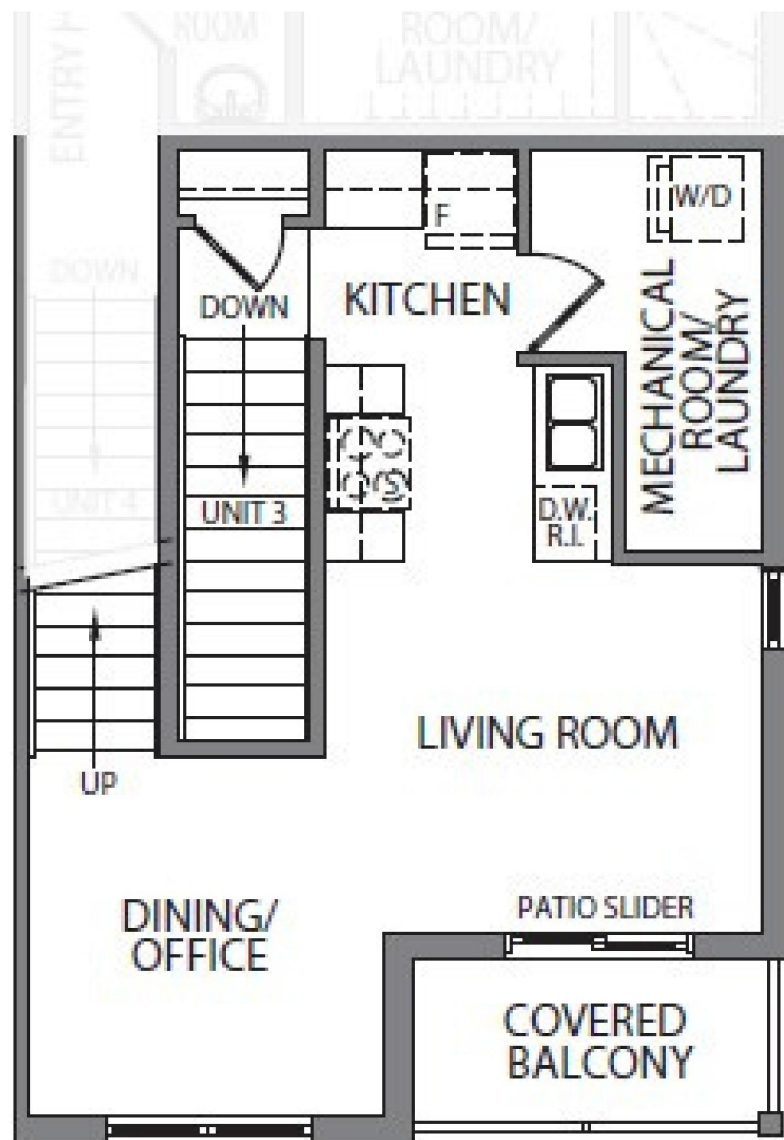

TERRACE LEVEL

THE CHELSEA

THE TERRACE SUITE
900 SQ FT.

MAIN LEVEL

THE MADISON

MAIN FLOOR SUITE
780 SQ FT.

THIRD LEVEL

SECOND LEVEL

MAIN LEVEL

THE HUNTER

FRONT UPPER SUITE | 1,050 SQ. FT

MODAL

AT MAIN

CAMBRIDGE

THIRD LEVEL

SECOND LEVEL

MAIN LEVEL

THE KENNEDY

REAR UPPER SUITE | 980 SQ. FT