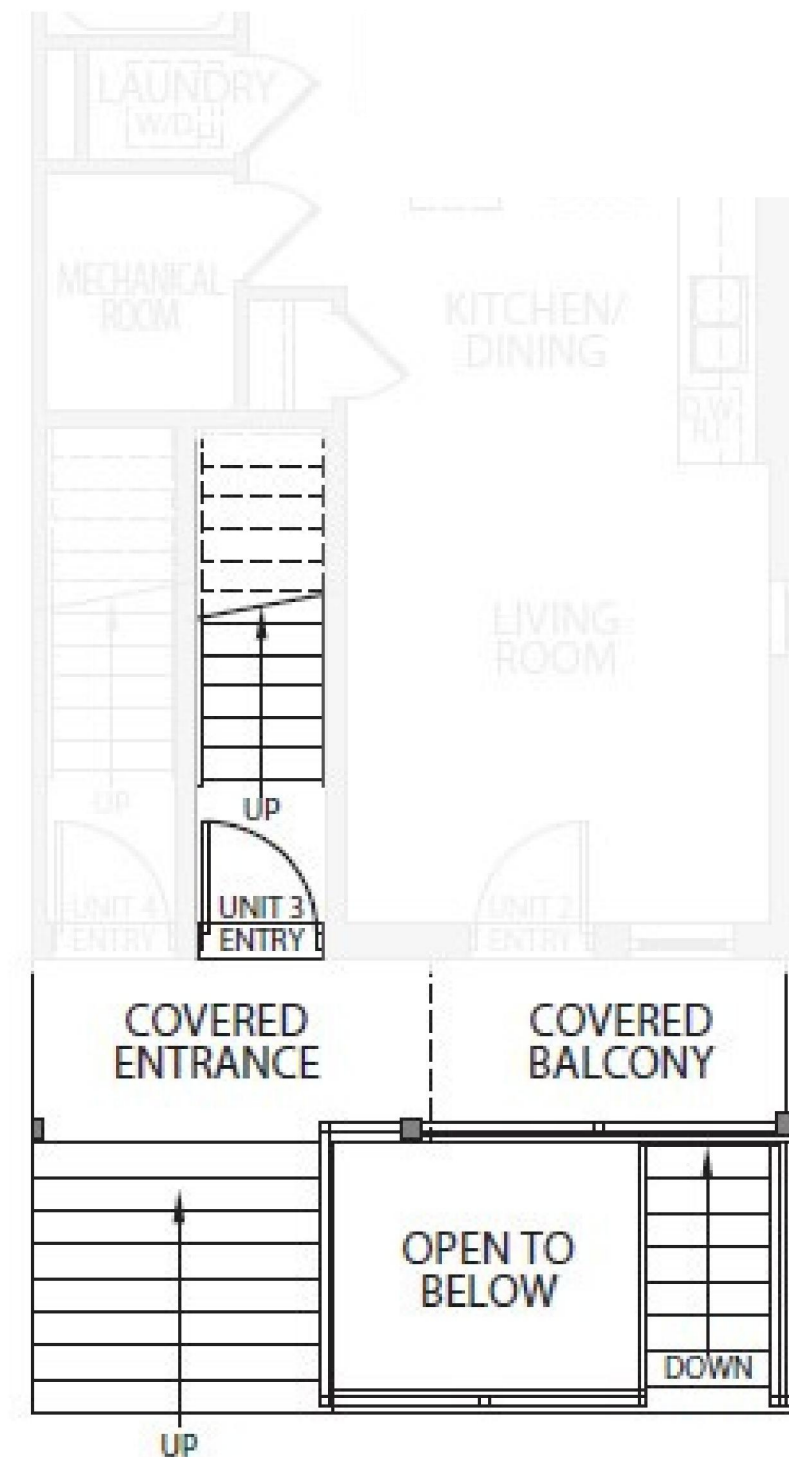

TERRACE LEVEL

THE CHELSEA

THE TERRACE SUITE
900 SQ FT.

MAIN LEVEL

THE MADISON

MAIN FLOOR SUITE
780 SQ FT.

THIRD LEVEL

SECOND LEVEL

MAIN LEVEL

THE HUNTER

FRONT UPPER SUITE | 1,050 SQ. FT

MODAL

AT MAIN

CAMBRIDGE

THIRD LEVEL

SECOND LEVEL

MAIN LEVEL

THE KENNEDY

REAR UPPER SUITE | 980 SQ. FT