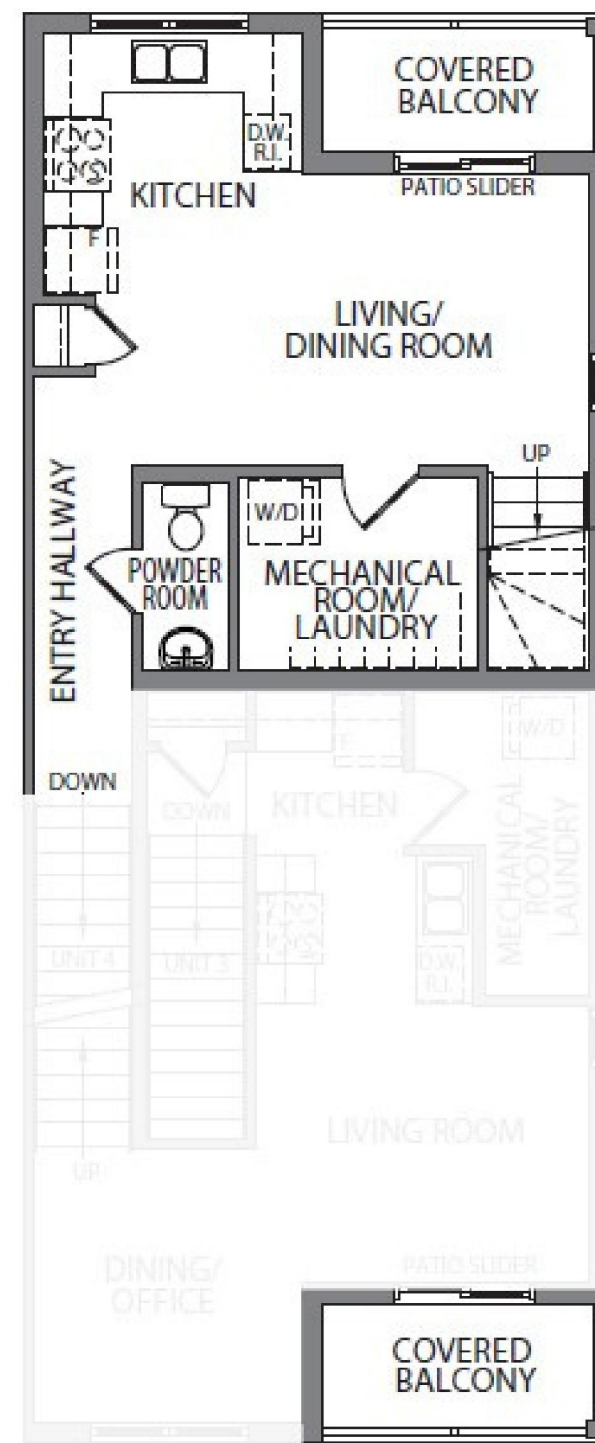

TERRACE LEVEL

THE CHELSEA

THE TERRACE SUITE
900 SQ FT.

MAIN LEVEL

THE MADISON

MAIN FLOOR SUITE
780 SQ FT.

THIRD LEVEL

SECOND LEVEL

MAIN LEVEL

THE HUNTER

FRONT UPPER SUITE | 1,050 SQ. FT

MODAL

AT MAIN

CAMBRIDGE

THIRD LEVEL

SECOND LEVEL

MAIN LEVEL

THE KENNEDY

REAR UPPER SUITE | 980 SQ. FT