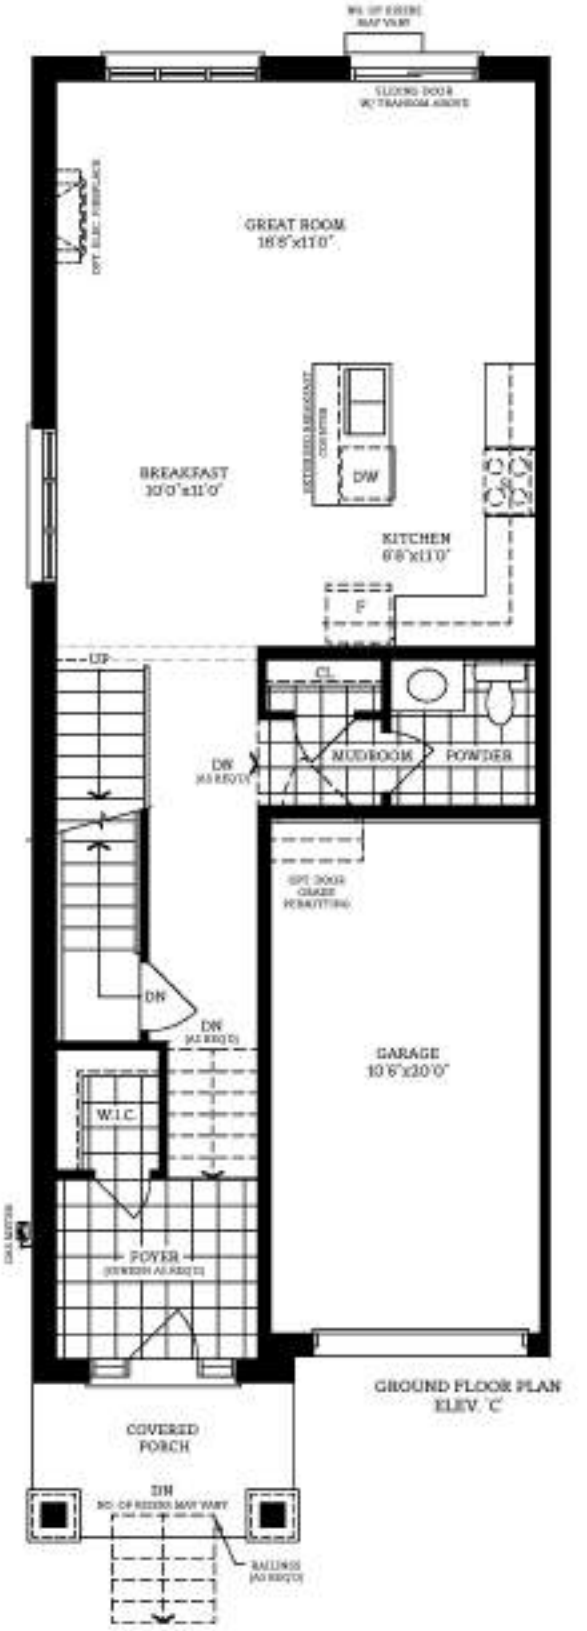

# The Mariposa END

1799 SQUARE FEET

Plans, specifications, and floor plans are subject to change without notice. All house numbers are subject to change. All floor plans are approximate dimensions. Actual utility floor space may vary from the shown floor area. E & G © 2007\_S140

# The Trail END

1341 SQUARE FEET