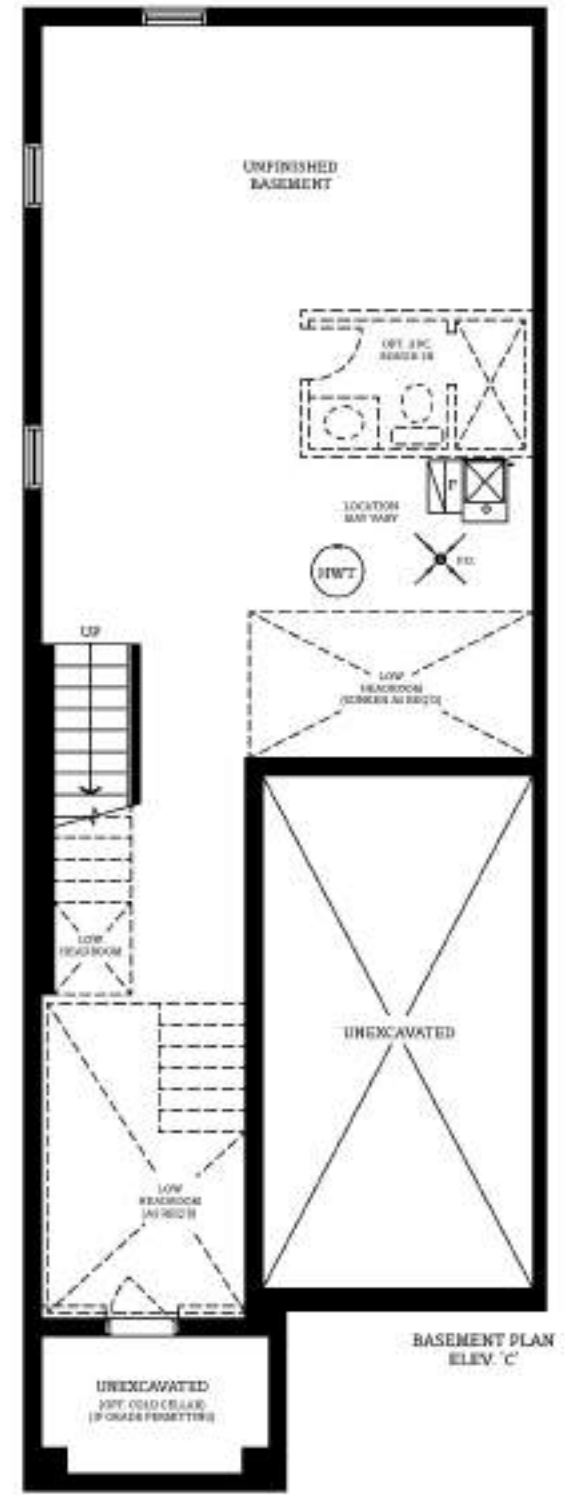

# The Mariposa END

1799 SQUARE FEET

Plans, specifications, and floor plans are subject to change without notice. All house numbers are subject to change. All floor plans are approximate dimensions. Actual utility floor space may vary from the shown floor area. E & G © 2007\_S140

# The Trail END

1341 SQUARE FEET