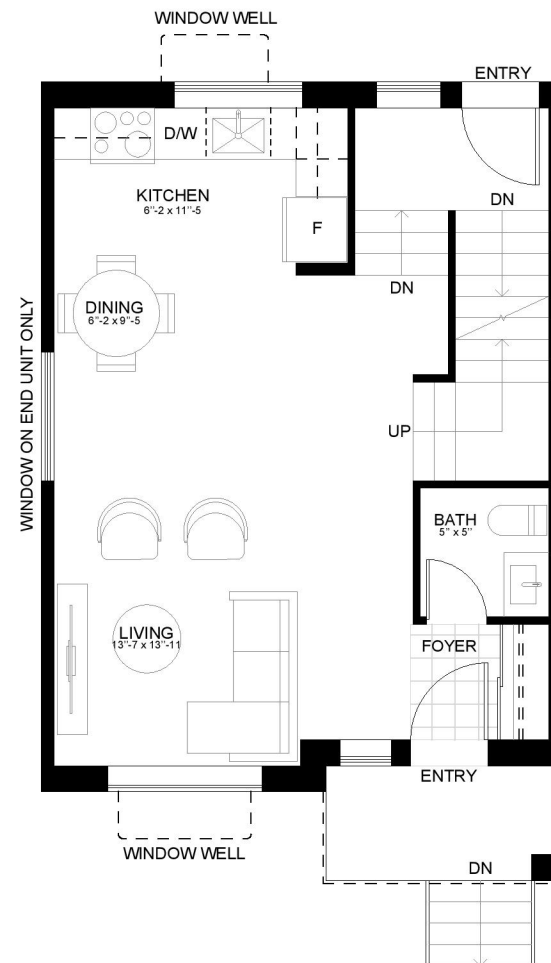

Bow Valley

1,529 SF

TYPE A

Bow Valley

Inspired by the Bow River Valley,
a scenic area located east
of Innisfail.

UPPER VISTA

THE LAKEVIEW RESIDENCES
ON DODDS LAKE

BASEMENT
543 SQ FT

GROUND FLOOR
543 SQ FT

GROUND FLOOR (OPTION 2)
543 SQ FT

SECOND FLOOR
443 SQ FT

Elk River

1,629 SF

TYPE B

Elk River

Inspired by the Elk River,
a scenic area located north/
west of Innisfail

UPPER VISTA

THE LAKEVIEW RESIDENCES
ON DODDS LAKE

BASEMENT
543 SQ FT

GROUND FLOOR
543 SQ FT

GROUND FLOOR OPTION 2
543 SQ FT

SECOND FLOOR
543 SQ FT

Livingstone

2,100SF

BASEMENT
789 SQ FT

MAIN FLOOR
789 SQ FT

SECOND FLOOR
636 SQ FT

THIRD FLOOR
636 SQ FT

OPTIONAL ROOF TERRACE
FLOOR PLAN
108/528 SQ FT