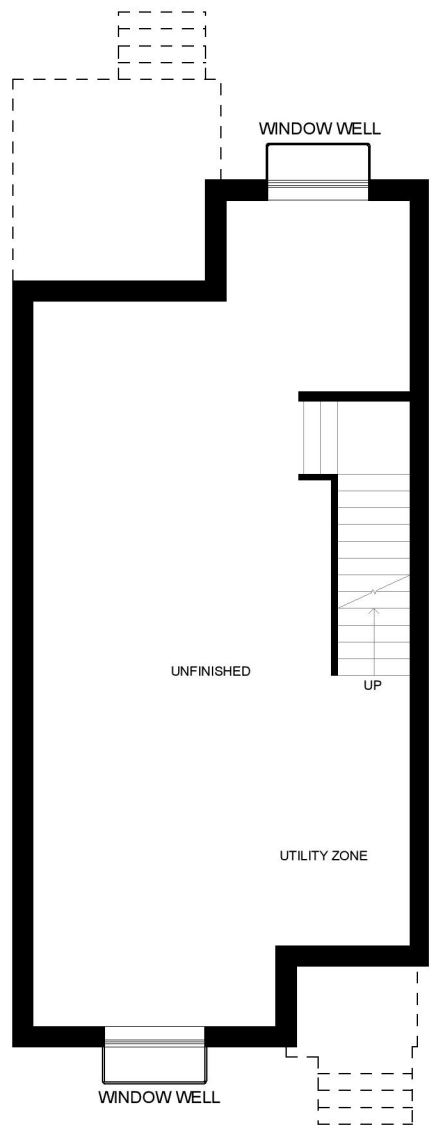

GROUND FLOOR
543 SQ FT

GROUND FLOOR (OPTION 2)
543 SQ FT

SECOND FLOOR
443 SQ FT

Elk River

1,629 SF

TYPE B

Elk River

Inspired by the Elk River,
a scenic area located north/
west of Innisfail

UPPER VISTA

THE LAKEVIEW RESIDENCES
ON DODDS LAKE

BASEMENT
543 SQ FT

GROUND FLOOR
543 SQ FT

GROUND FLOOR OPTION 2
543 SQ FT

SECOND FLOOR
543 SQ FT

Livingstone

2,100SF

SECOND FLOOR
773 SQ FT

Sundance

2,850 SF

TYPE D

Sundance

Inspired by the Sundance Range, a mountain range located south of Innisfail.

UPPER VISTA

THE LAKEVIEW RESIDENCES
ON DODDS LAKE

BASEMENT
789 SQ FT

MAIN FLOOR
789 SQ FT

SECOND FLOOR
636 SQ FT

THIRD FLOOR
636 SQ FT

OPTIONAL ROOF TERRACE
FLOOR PLAN
108/528 SQ FT