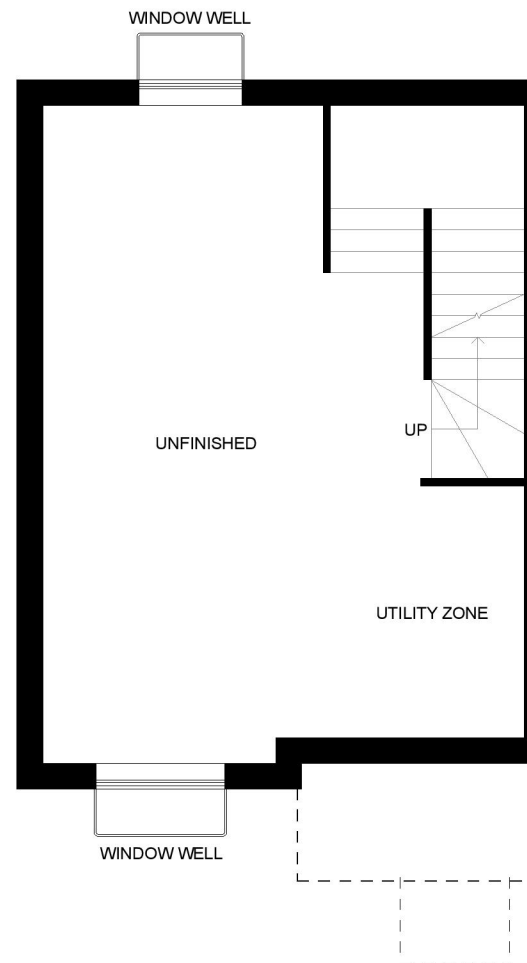

Bow Valley

1,529 SF

TYPE A

Bow Valley

Inspired by the Bow River Valley,
a scenic area located east
of Innisfail.

UPPER VISTA

THE LAKEVIEW RESIDENCES
ON DODDS LAKE

BASEMENT
543 SQ FT

GROUND FLOOR
543 SQ FT

GROUND FLOOR (OPTION 2)
543 SQ FT

SECOND FLOOR
443 SQ FT

Elk River

1,629 SF

TYPE B

Elk River

Inspired by the Elk River,
a scenic area located north/
west of Innisfail

UPPER VISTA

THE LAKEVIEW RESIDENCES
ON DODDS LAKE

BASEMENT
543 SQ FT

GROUND FLOOR
543 SQ FT

GROUND FLOOR OPTION 2
543 SQ FT

SECOND FLOOR
543 SQ FT

Livingstone

2,100SF

SECOND FLOOR
773 SQ FT

Sundance

2,850 SF

TYPE D

Sundance

Inspired by the Sundance Range, a mountain range located south of Innisfail.

UPPER VISTA

THE LAKEVIEW RESIDENCES
ON DODDS LAKE