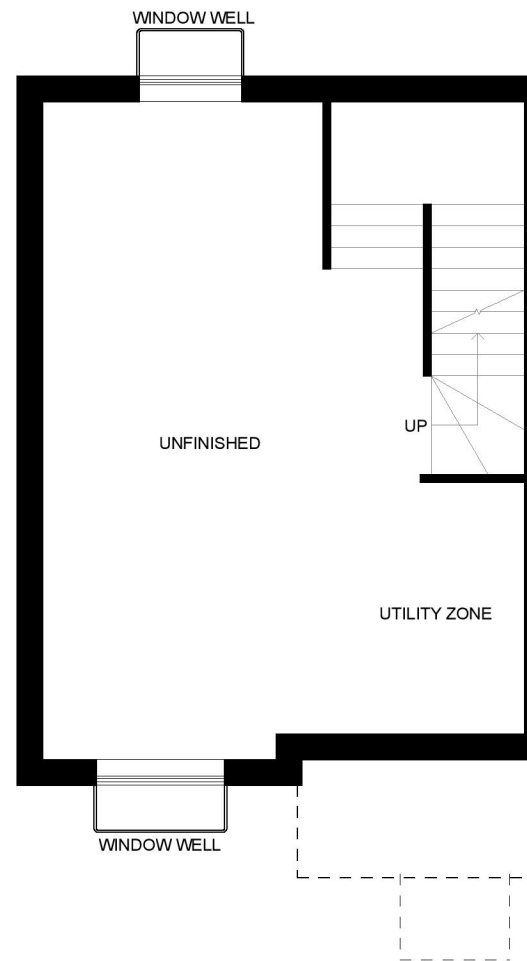

GROUND FLOOR
543 SQ FT

GROUND FLOOR (OPTION 2)
543 SQ FT

SECOND FLOOR
443 SQ FT

Elk River

1,629 SF

TYPE B

Elk River

Inspired by the Elk River,
a scenic area located north/
west of Innisfail

UPPER VISTA

THE LAKEVIEW RESIDENCES
ON DODDS LAKE

BASEMENT
543 SQ FT

GROUND FLOOR
543 SQ FT

GROUND FLOOR OPTION 2
543 SQ FT

SECOND FLOOR
543 SQ FT

Livingstone

2,100SF

SECOND FLOOR
773 SQ FT

Sundance

2,850 SF

TYPE D

Sundance

Inspired by the Sundance Range, a mountain range located south of Innisfail.

UPPER VISTA

THE LAKEVIEW RESIDENCES
ON DODDS LAKE

BASEMENT
789 SQ FT

MAIN FLOOR
789 SQ FT

SECOND FLOOR
636 SQ FT

THIRD FLOOR
636 SQ FT

OPTIONAL ROOF TERRACE
FLOOR PLAN
108/528 SQ FT