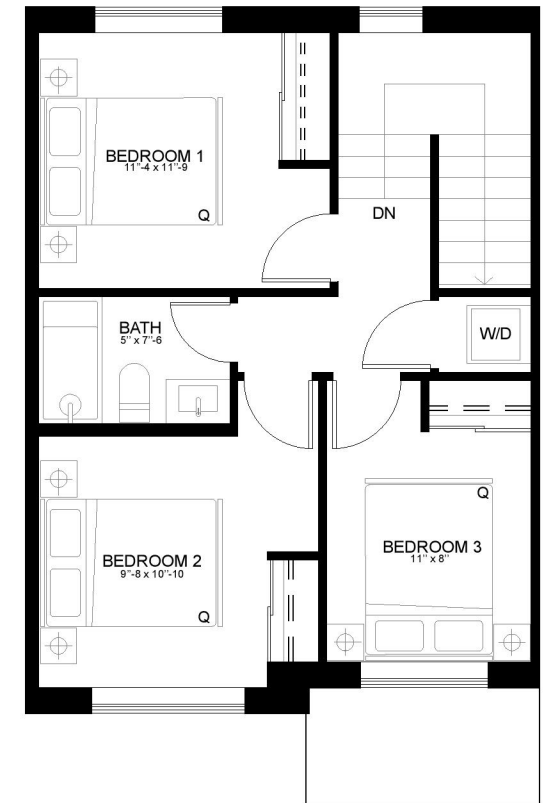

GROUND FLOOR
543 SQ FT

GROUND FLOOR (OPTION 2)
543 SQ FT

SECOND FLOOR
443 SQ FT

Elk River

1,629 SF

TYPE B

Elk River

Inspired by the Elk River,
a scenic area located north/
west of Innisfail

UPPER VISTA

THE LAKEVIEW RESIDENCES
ON DODDS LAKE

BASEMENT
543 SQ FT

GROUND FLOOR
543 SQ FT

GROUND FLOOR OPTION 2
543 SQ FT

SECOND FLOOR
543 SQ FT

Livingstone

2,100SF

3  3 

TYPE C

Livingstone

Inspired by the Livingstone Range, a mountain range located by southwest of Innisfail

UPPER VISTA

THE LAKEVIEW RESIDENCES ON DODDS LAKE

BASEMENT
562 SQ FT

GROUND FLOOR
765 SQ FT

SECOND FLOOR
773 SQ FT

Sundance

2,850 SF

TYPE D

Sundance

Inspired by the Sundance Range, a mountain range located south of Innisfail.

UPPER VISTA

THE LAKEVIEW RESIDENCES
ON DODDS LAKE