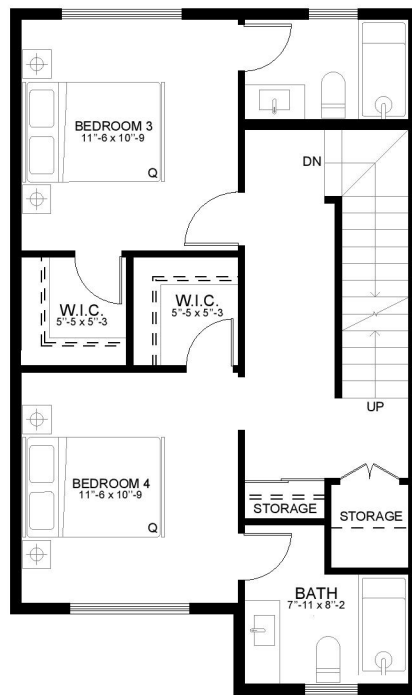

GROUND FLOOR
543 SQ FT

GROUND FLOOR (OPTION 2)
543 SQ FT

SECOND FLOOR
443 SQ FT

Elk River

1,629 SF

TYPE B

Elk River

Inspired by the Elk River,
a scenic area located north/
west of Innisfail

SECOND FLOOR
773 SQ FT

Sundance

2,850 SF

TYPE D

Sundance

Inspired by the Sundance Range, a mountain range located south of Innisfail.

UPPER VISTA

THE LAKEVIEW RESIDENCES
ON DODDS LAKE

BASEMENT
789 SQ FT

MAIN FLOOR
789 SQ FT

SECOND FLOOR
636 SQ FT

THIRD FLOOR
636 SQ FT

OPTIONAL ROOF TERRACE
FLOOR PLAN
108/528 SQ FT