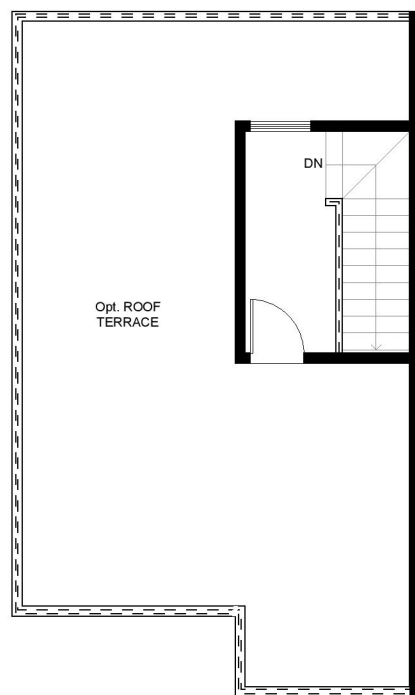

GROUND FLOOR
543 SQ FT

GROUND FLOOR (OPTION 2)
543 SQ FT

SECOND FLOOR
443 SQ FT

Elk River

1,629 SF

TYPE B

Elk River

Inspired by the Elk River,
a scenic area located north/
west of Innisfail

SECOND FLOOR
773 SQ FT

Sundance

2,850 SF

TYPE D

Sundance

Inspired by the Sundance Range, a mountain range located south of Innisfail.

UPPER VISTA

THE LAKEVIEW RESIDENCES
ON DODDS LAKE

BASEMENT
789 SQ FT

MAIN FLOOR
789 SQ FT

SECOND FLOOR
636 SQ FT

THIRD FLOOR
636 SQ FT

OPTIONAL ROOF TERRACE
FLOOR PLAN
108/528 SQ FT