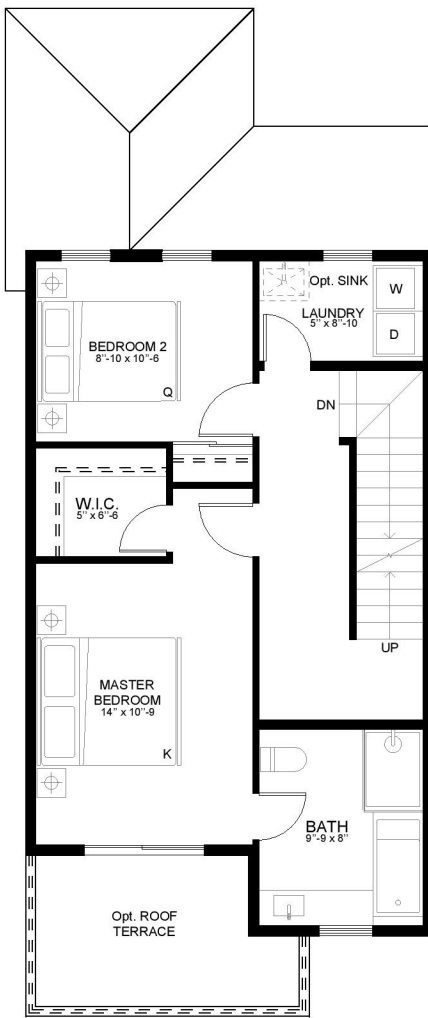

GROUND FLOOR
543 SQ FT

GROUND FLOOR (OPTION 2)
543 SQ FT

SECOND FLOOR
443 SQ FT

Elk River

1,629 SF

TYPE B

Elk River

Inspired by the Elk River,
a scenic area located north/
west of Innisfail

UPPER VISTA

THE LAKEVIEW RESIDENCES
ON DODDS LAKE

BASEMENT
543 SQ FT

GROUND FLOOR
543 SQ FT

GROUND FLOOR OPTION 2
543 SQ FT

SECOND FLOOR
543 SQ FT

Livingstone

2,100SF

SECOND FLOOR
773 SQ FT

Sundance

2,850 SF

TYPE D

Sundance

Inspired by the Sundance Range, a mountain range located south of Innisfail.

UPPER VISTA

THE LAKEVIEW RESIDENCES
ON DODDS LAKE

BASEMENT
789 SQ FT

MAIN FLOOR
789 SQ FT

SECOND FLOOR
636 SQ FT

THIRD FLOOR
636 SQ FT

OPTIONAL ROOF TERRACE
FLOOR PLAN
108/528 SQ FT