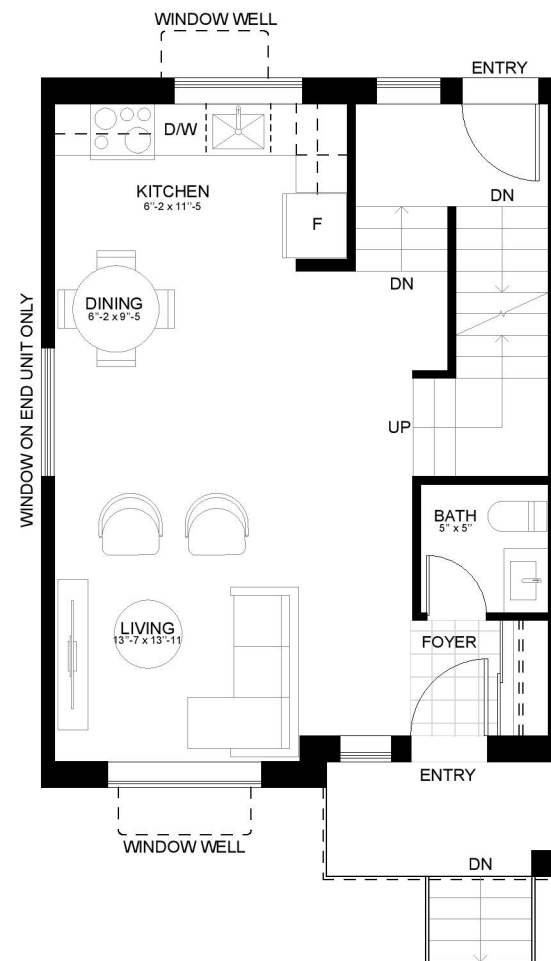

GROUND FLOOR
543 SQ FT

GROUND FLOOR (OPTION 2)
543 SQ FT

SECOND FLOOR
443 SQ FT

Elk River

1,629 SF

TYPE B

Elk River

Inspired by the Elk River,
a scenic area located north/
west of Innisfail

UPPER VISTA

THE LAKEVIEW RESIDENCES
ON DODDS LAKE

BASEMENT
543 SQ FT

GROUND FLOOR
543 SQ FT

GROUND FLOOR OPTION 2
543 SQ FT

SECOND FLOOR
543 SQ FT

Livingstone

2,100SF

SECOND FLOOR
773 SQ FT

Sundance

2,850 SF

TYPE D

Sundance

Inspired by the Sundance Range, a mountain range located south of Innisfail.

UPPER VISTA

THE LAKEVIEW RESIDENCES
ON DODDS LAKE

BASEMENT
789 SQ FT

MAIN FLOOR
789 SQ FT

SECOND FLOOR
636 SQ FT

THIRD FLOOR
636 SQ FT

OPTIONAL ROOF TERRACE
FLOOR PLAN
108/528 SQ FT