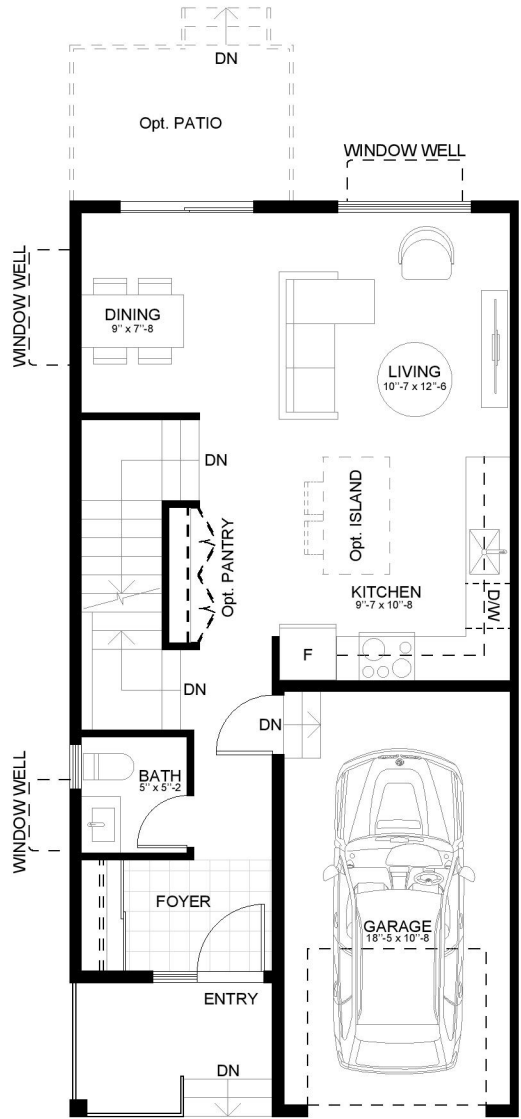

GROUND FLOOR
543 SQ FT

GROUND FLOOR (OPTION 2)
543 SQ FT

SECOND FLOOR
443 SQ FT

Elk River

1,629 SF

TYPE B

Elk River

Inspired by the Elk River,
a scenic area located north/
west of Innisfail

3  3 

TYPE C

Livingstone

Inspired by the Livingstone Range, a mountain range located by southwest of Innisfail

UPPER VISTA

THE LAKEVIEW RESIDENCES ON DODDS LAKE

BASEMENT
562 SQ FT

GROUND FLOOR
765 SQ FT

SECOND FLOOR
773 SQ FT

Sundance

2,850 SF

TYPE D

Sundance

Inspired by the Sundance Range, a mountain range located south of Innisfail.

UPPER VISTA

THE LAKEVIEW RESIDENCES
ON DODDS LAKE

BASEMENT
789 SQ FT

MAIN FLOOR
789 SQ FT

SECOND FLOOR
636 SQ FT

THIRD FLOOR
636 SQ FT

OPTIONAL ROOF TERRACE
FLOOR PLAN
108/528 SQ FT