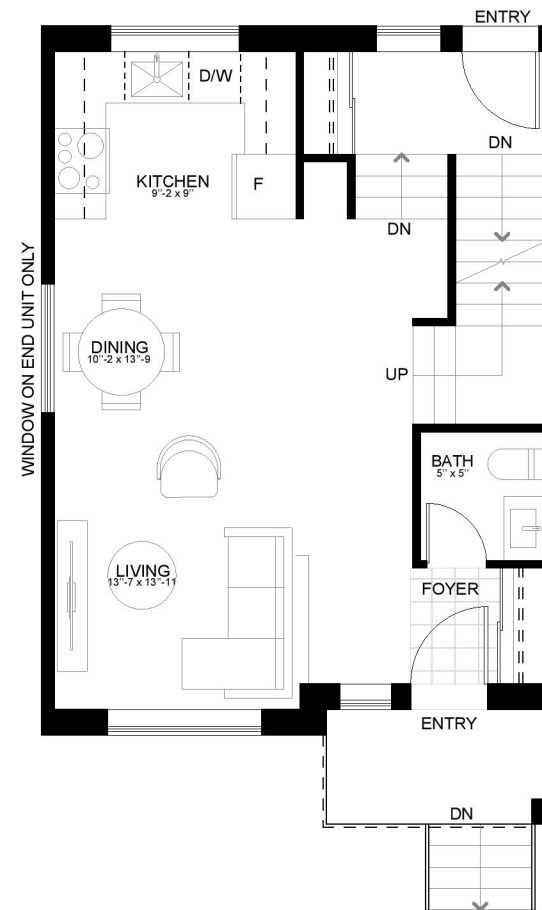

GROUND FLOOR
543 SQ FT

GROUND FLOOR (OPTION 2)
543 SQ FT

SECOND FLOOR
443 SQ FT

Elk River

1,629 SF

TYPE B

Elk River

Inspired by the Elk River,
a scenic area located north/
west of Innisfail

UPPER VISTA

THE LAKEVIEW RESIDENCES
ON DODDS LAKE

BASEMENT
543 SQ FT

GROUND FLOOR
543 SQ FT

GROUND FLOOR OPTION 2
543 SQ FT

SECOND FLOOR
543 SQ FT

Livingstone

2,100SF

SECOND FLOOR
773 SQ FT

Sundance

2,850 SF

TYPE D

Sundance

Inspired by the Sundance Range, a mountain range located south of Innisfail.

UPPER VISTA

THE LAKEVIEW RESIDENCES
ON DODDS LAKE

BASEMENT
789 SQ FT

MAIN FLOOR
789 SQ FT

SECOND FLOOR
636 SQ FT

THIRD FLOOR
636 SQ FT

OPTIONAL ROOF TERRACE
FLOOR PLAN
108/528 SQ FT