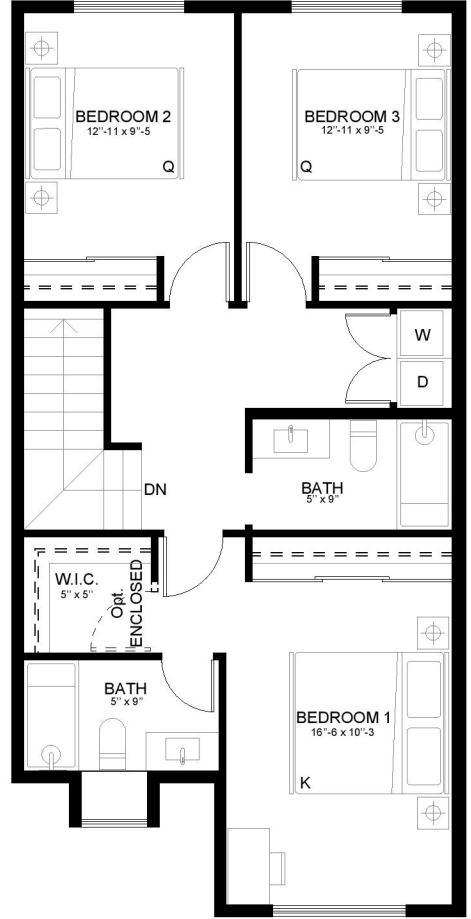

GROUND FLOOR
543 SQ FT

GROUND FLOOR (OPTION 2)
543 SQ FT

SECOND FLOOR
443 SQ FT

Elk River

1,629 SF

TYPE B

Elk River

Inspired by the Elk River,
a scenic area located north/
west of Innisfail

3  3 

TYPE C

Livingstone

Inspired by the Livingstone Range, a mountain range located by southwest of Innisfail

UPPER VISTA

THE LAKEVIEW RESIDENCES ON DODDS LAKE

BASEMENT
562 SQ FT

GROUND FLOOR
765 SQ FT

SECOND FLOOR
773 SQ FT

Sundance

2,850 SF

TYPE D

Sundance

Inspired by the Sundance Range, a mountain range located south of Innisfail.

UPPER VISTA

THE LAKEVIEW RESIDENCES
ON DODDS LAKE

BASEMENT
789 SQ FT

MAIN FLOOR
789 SQ FT

SECOND FLOOR
636 SQ FT

THIRD FLOOR
636 SQ FT

OPTIONAL ROOF TERRACE
FLOOR PLAN
108/528 SQ FT