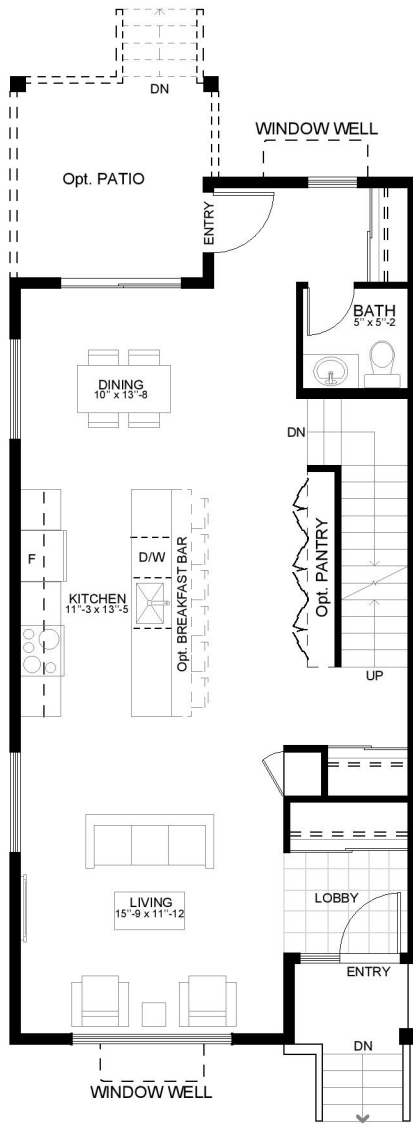

GROUND FLOOR
543 SQ FT

GROUND FLOOR (OPTION 2)
543 SQ FT

SECOND FLOOR
443 SQ FT

Elk River

1,629 SF

TYPE B

Elk River

Inspired by the Elk River,
a scenic area located north/
west of Innisfail

UPPER VISTA

THE LAKEVIEW RESIDENCES
ON DODDS LAKE

BASEMENT
543 SQ FT

GROUND FLOOR
543 SQ FT

GROUND FLOOR OPTION 2
543 SQ FT

SECOND FLOOR
543 SQ FT

Livingstone

2,100SF

SECOND FLOOR
773 SQ FT

Sundance

2,850 SF

TYPE D

Sundance

Inspired by the Sundance Range, a mountain range located south of Innisfail.

UPPER VISTA

THE LAKEVIEW RESIDENCES
ON DODDS LAKE

BASEMENT
789 SQ FT

MAIN FLOOR
789 SQ FT

SECOND FLOOR
636 SQ FT

THIRD FLOOR
636 SQ FT

OPTIONAL ROOF TERRACE
FLOOR PLAN
108/528 SQ FT