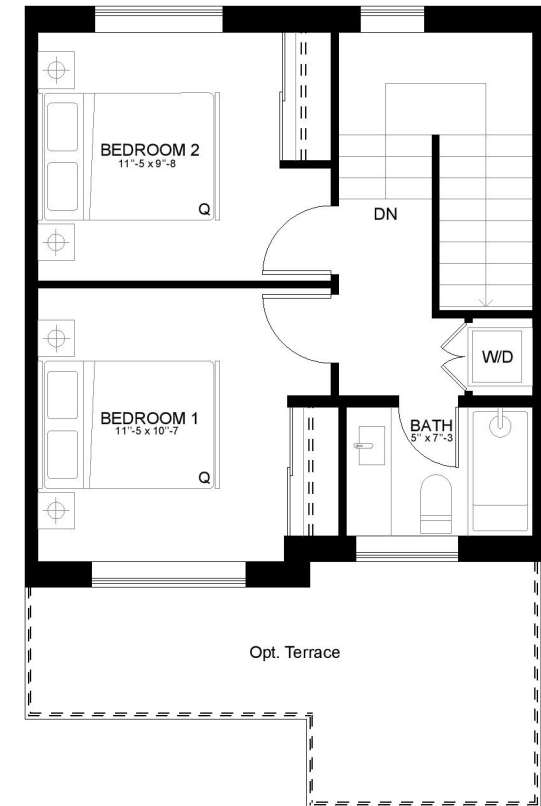

Bow Valley

1,529 SF

TYPE A

Bow Valley

Inspired by the Bow River Valley,
a scenic area located east
of Innisfail.

UPPER VISTA

THE LAKEVIEW RESIDENCES
ON DODDS LAKE

BASEMENT
543 SQ FT

GROUND FLOOR
543 SQ FT

GROUND FLOOR (OPTION 2)
543 SQ FT

SECOND FLOOR
443 SQ FT

Elk River

1,629 SF

TYPE B

Elk River

Inspired by the Elk River,
a scenic area located north/
west of Innisfail

UPPER VISTA

THE LAKEVIEW RESIDENCES
ON DODDS LAKE

BASEMENT
543 SQ FT

GROUND FLOOR
543 SQ FT

GROUND FLOOR OPTION 2
543 SQ FT

SECOND FLOOR
543 SQ FT

Livingstone

2,100SF

SECOND FLOOR
773 SQ FT

Sundance

2,850 SF

TYPE D

Sundance

Inspired by the Sundance Range, a mountain range located south of Innisfail.

UPPER VISTA

THE LAKEVIEW RESIDENCES
ON DODDS LAKE