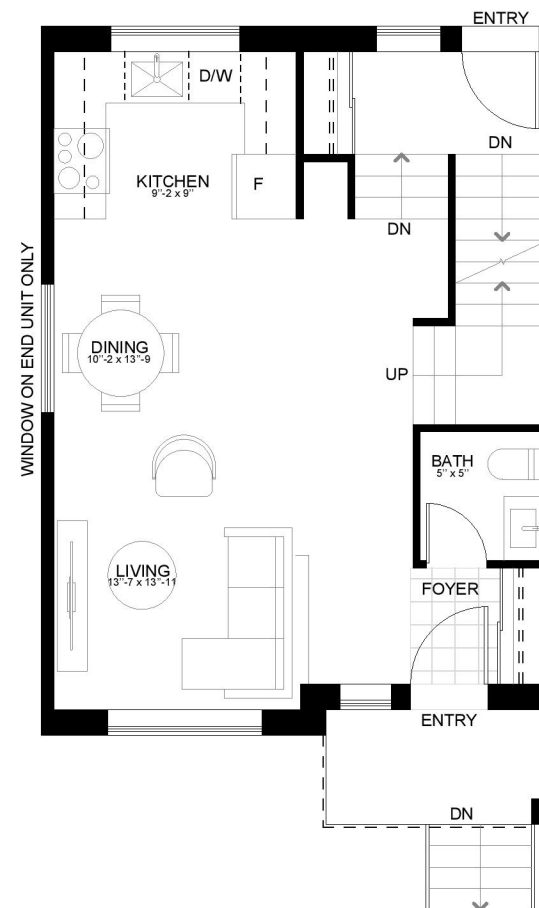

Bow Valley

1,529 SF

TYPE A

Bow Valley

Inspired by the Bow River Valley,
a scenic area located east
of Innisfail.

UPPER VISTA

THE LAKEVIEW RESIDENCES
ON DODDS LAKE

BASEMENT
543 SQ FT

GROUND FLOOR
543 SQ FT

GROUND FLOOR (OPTION 2)
543 SQ FT

SECOND FLOOR
443 SQ FT

Elk River

1,629 SF

TYPE B

Elk River

Inspired by the Elk River,
a scenic area located north/
west of Innisfail

UPPER VISTA

THE LAKEVIEW RESIDENCES
ON DODDS LAKE

BASEMENT
543 SQ FT

GROUND FLOOR
543 SQ FT

GROUND FLOOR OPTION 2
543 SQ FT

SECOND FLOOR
543 SQ FT

Livingstone

2,100SF

BASEMENT
789 SQ FT

MAIN FLOOR
789 SQ FT

SECOND FLOOR
636 SQ FT

THIRD FLOOR
636 SQ FT

OPTIONAL ROOF TERRACE
FLOOR PLAN
108/528 SQ FT