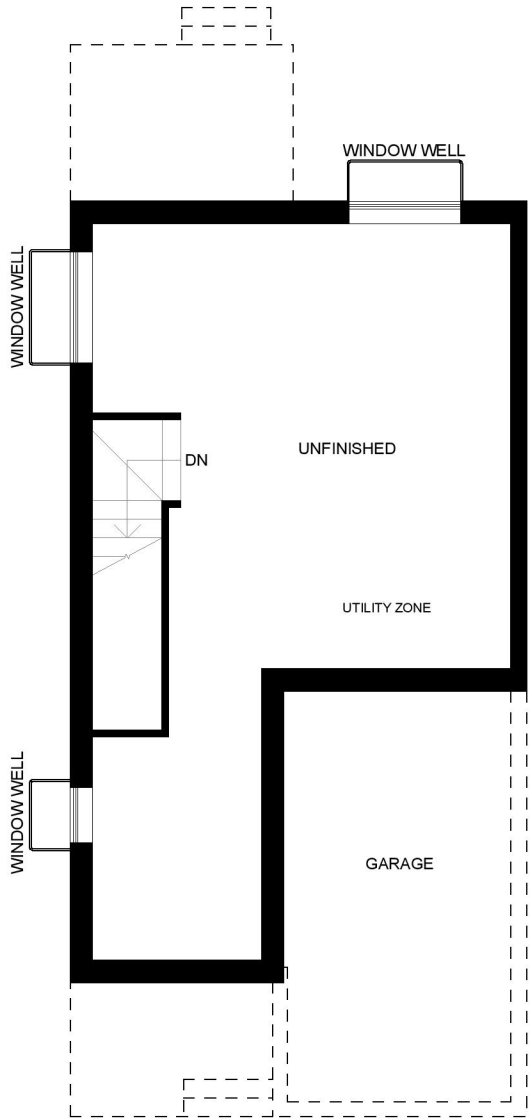

GROUND FLOOR
543 SQ FT

GROUND FLOOR (OPTION 2)
543 SQ FT

SECOND FLOOR
443 SQ FT

Elk River

1,629 SF

TYPE B

Elk River

Inspired by the Elk River,
a scenic area located north/
west of Innisfail

3  3 

TYPE C

Livingstone

Inspired by the Livingstone Range, a mountain range located by southwest of Innisfail

UPPER VISTA

THE LAKEVIEW RESIDENCES ON DODDS LAKE

BASEMENT
562 SQ FT

GROUND FLOOR
765 SQ FT

SECOND FLOOR
773 SQ FT

Sundance

2,850 SF

TYPE D

Sundance

Inspired by the Sundance Range, a mountain range located south of Innisfail.

UPPER VISTA

THE LAKEVIEW RESIDENCES
ON DODDS LAKE

BASEMENT
789 SQ FT

MAIN FLOOR
789 SQ FT

SECOND FLOOR
636 SQ FT

THIRD FLOOR
636 SQ FT

OPTIONAL ROOF TERRACE
FLOOR PLAN
108/528 SQ FT