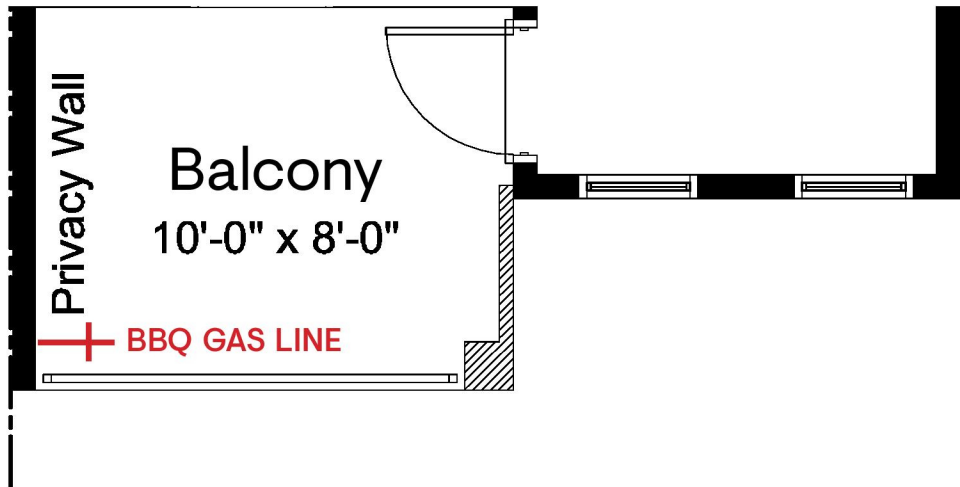

OPTIONAL
Complete A/C Rough-in and Unit
\$5,500

OPTIONAL
GAS BBQ ROUGH-IN ON BALCONY
(predetermined locations per model)
\$325