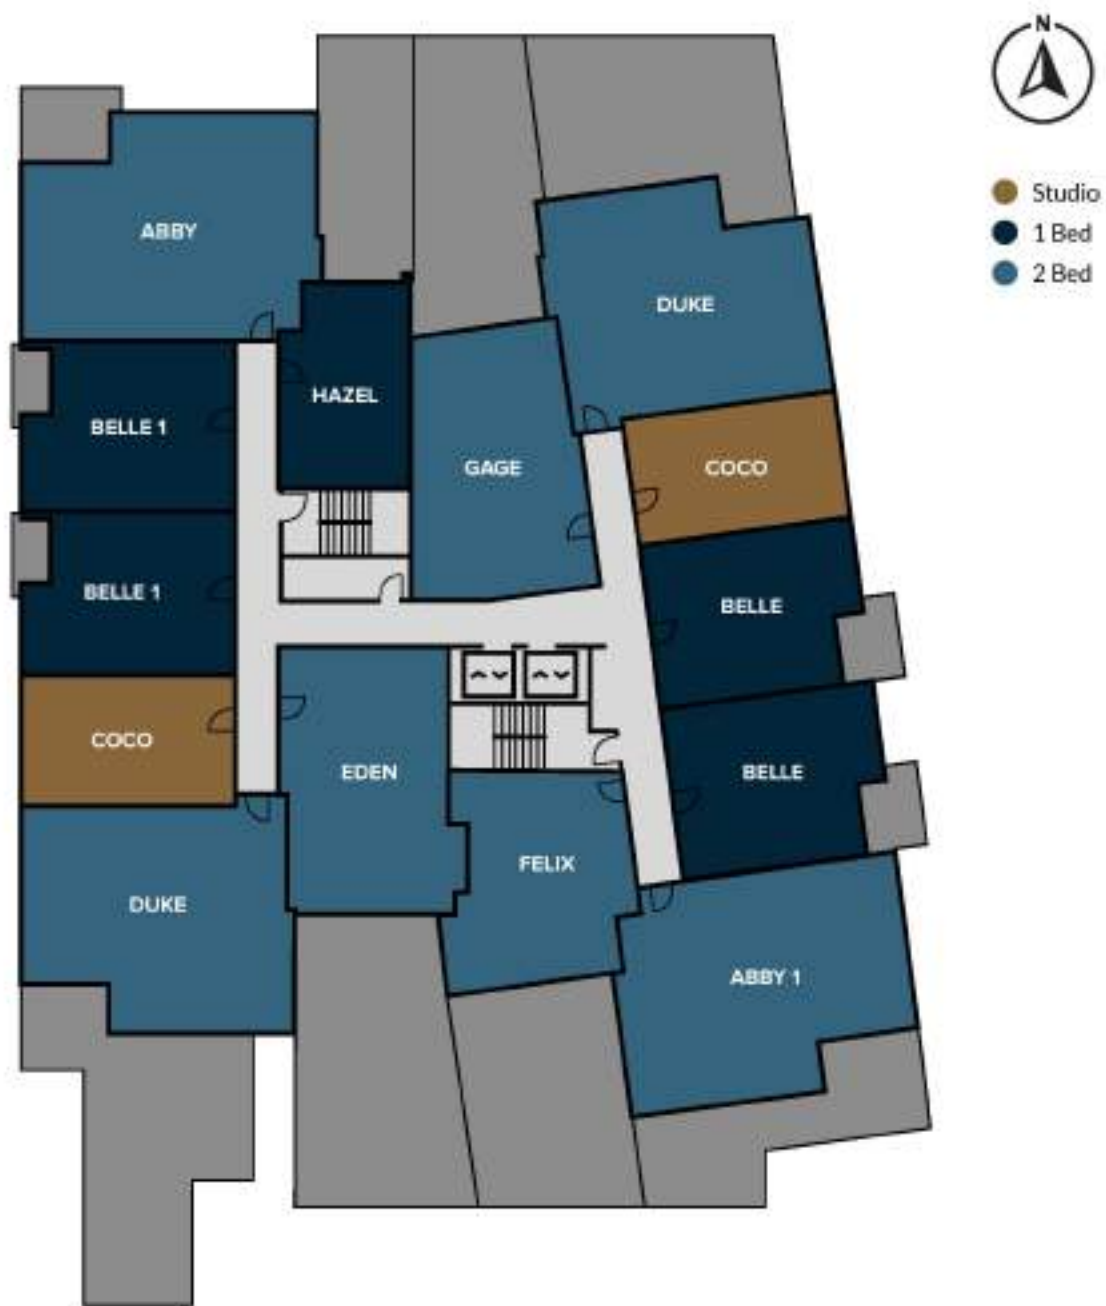

Floor Level 2

FLOOR PLATE

Prices are subject to change without notice. Actual floor plan, elevation, and square footage may not be exactly as shown. Square footage is measured to Alberta Building Code (ABC) regulations. Builder reserves the right to make changes without notice. EG&E.