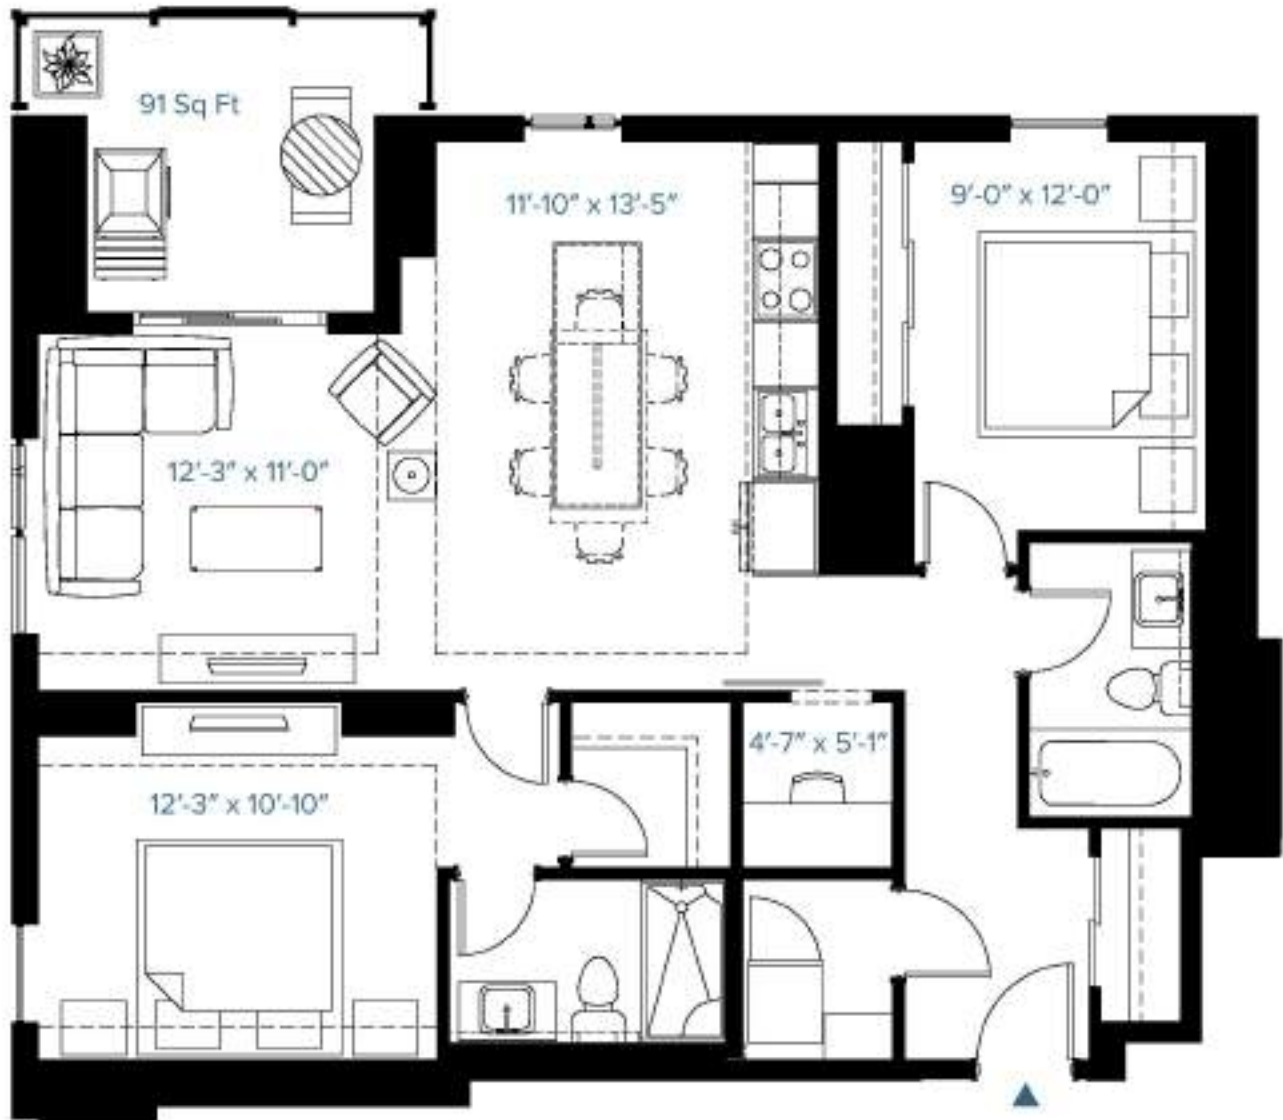

Abby 1

1,059 SQ FT | 2 BED + DEN | 2 BATH

Available: Level 2-11

Prices are subject to change without notice. Actual floor plans, elevation, and square footage may not be exactly as shown. Square footage is measured by Alberta Building Code (ABC) regulations. Builder reserves the right to make changes without notice. EGDE

CONQUER CONDO

Abby

1,068 SQ FT | 2 BED + DEN | 2 BATH

Available: Level 2-11

Prices are subject to change without notice. Actual floor plan, elevation, and square footage may not be exactly as shown. Square footage is measured to Alberta Building Code (ABC) regulations. Builder reserves the right to make changes without notice. EGDE