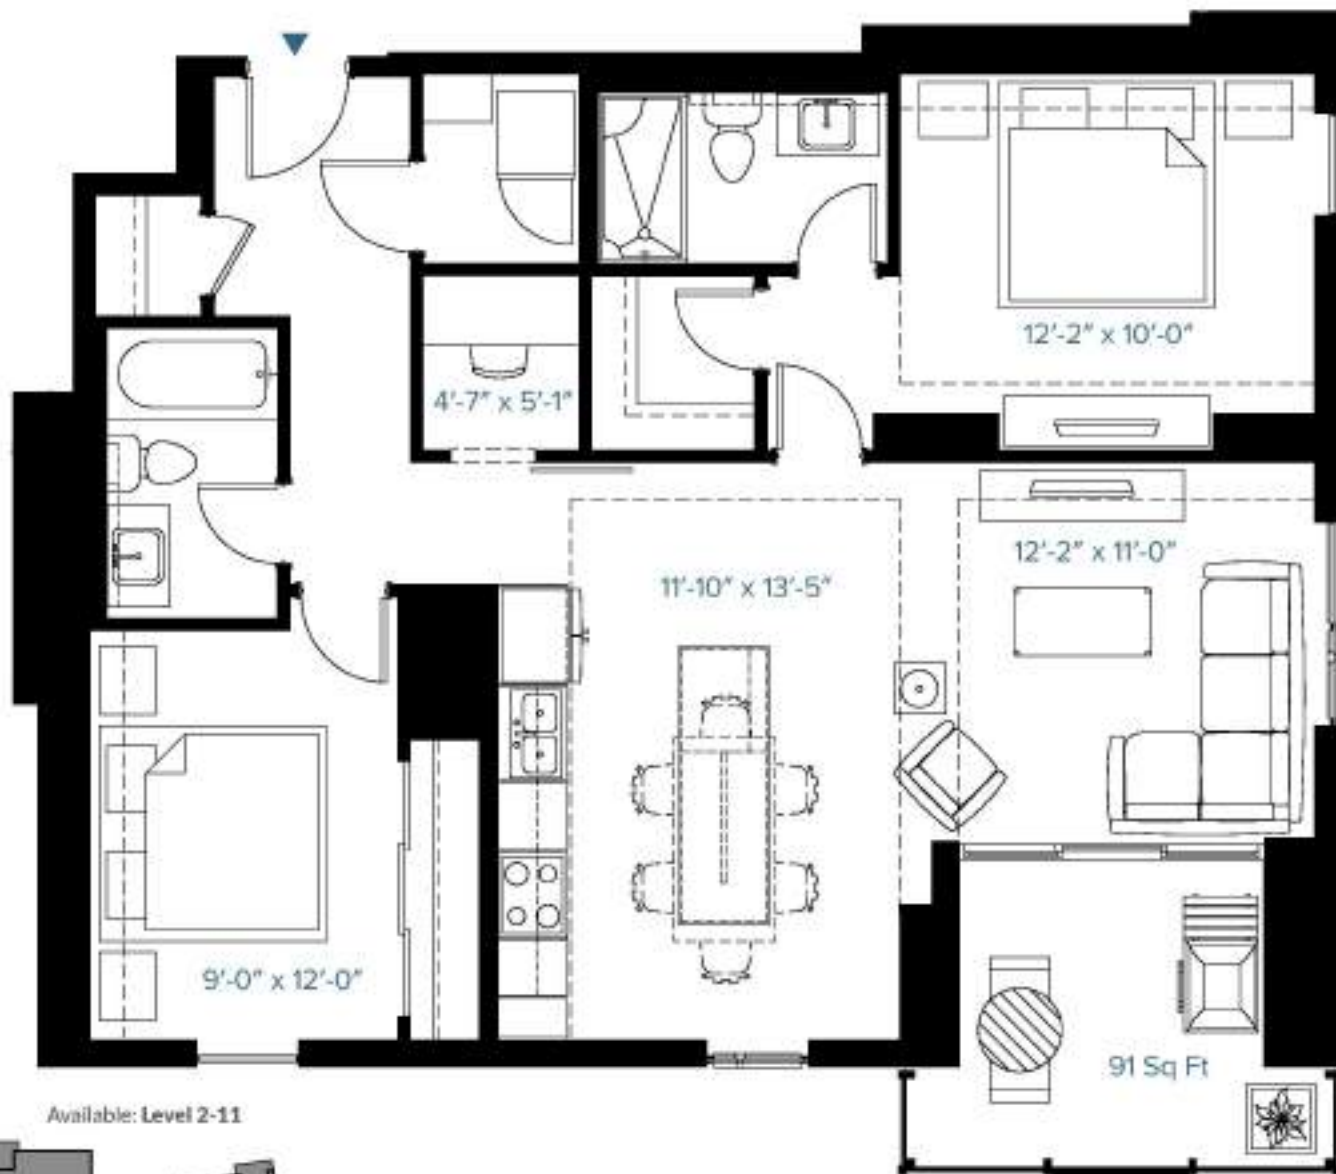

Abby 1

1,059 SQ FT | 2 BED + DEN | 2 BATH

Available: Level 2-11

Prices are subject to change without notice. Actual floor plans, elevation, and square footage may not be exactly as shown. Square footage is measured by Alberta Building Code (ABC) regulations. Builder reserves the right to make changes without notice. EGDE

CONQUER CONDO

Abby

1,068 SQ FT | 2 BED + DEN | 2 BATH

Available: Level 2-11

Prices are subject to change without notice. Actual floor plan, elevation, and square footage may not be exactly as shown. Square footage is measured to Alberta Building Code (ABC) regulations. Builder reserves the right to make changes without notice. EGDE