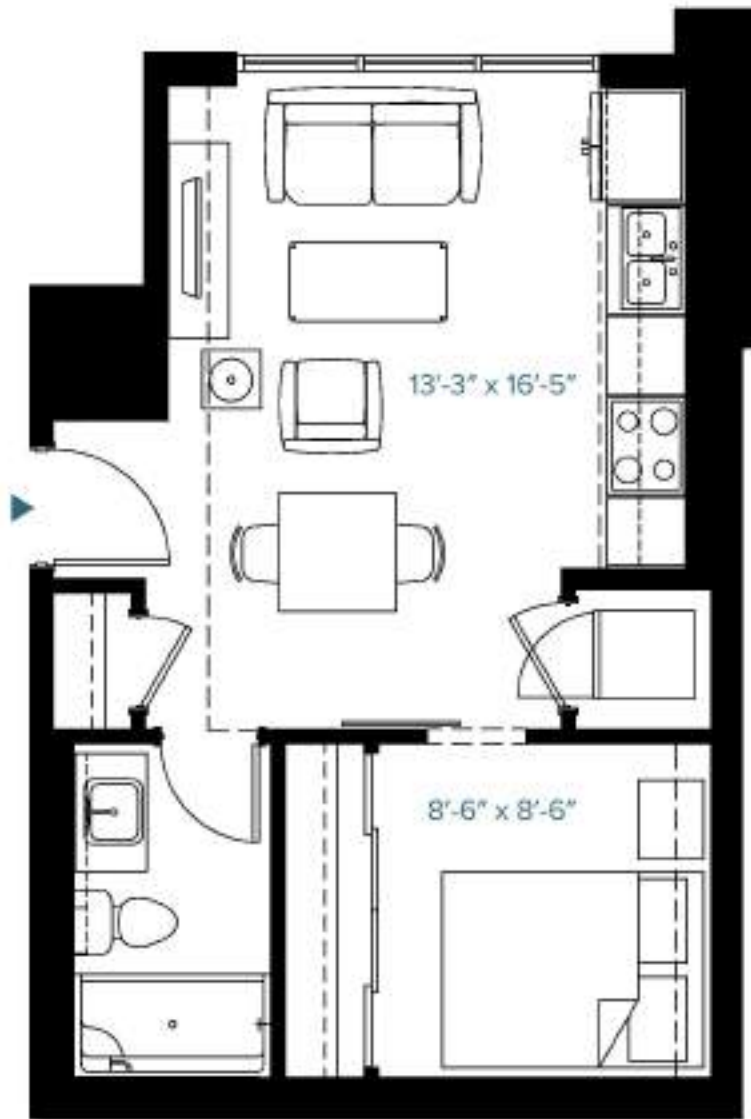

Hazel

462 SQ FT | 1 BED | 1 BATH

Available: Level 2-11

Prices are subject to change without notice. Actual floor plan, elevation, and square footage may not be exactly as shown. Square footage is measured to Alberta Building Code (ABC) regulations. Builder reserves the right to make changes without notice. ESOE.

CONQUER CONDO

Belle

586 SQ FT | 1 BED | 1 BATH

Available: Level 2-11

Prices are subject to change without notice. Actual floor plan, elevation, and square footage may not be exactly as shown. Square footage is measured to Alberta Building Code (ABC) regulations. Builder reserves the right to make changes without notice. E&OE.

CONQUER CONDO

Belle 1

586 SQ FT | 1 BED | 1 BATH

Available: Level 2

Prices are subject to change without notice. Actual floor plan, elevation, and square footage may not be exactly as shown. Square footage is measured to Alberta Building Code (ABC) regulations. Builder reserves the right to make changes without notice. E&OE.