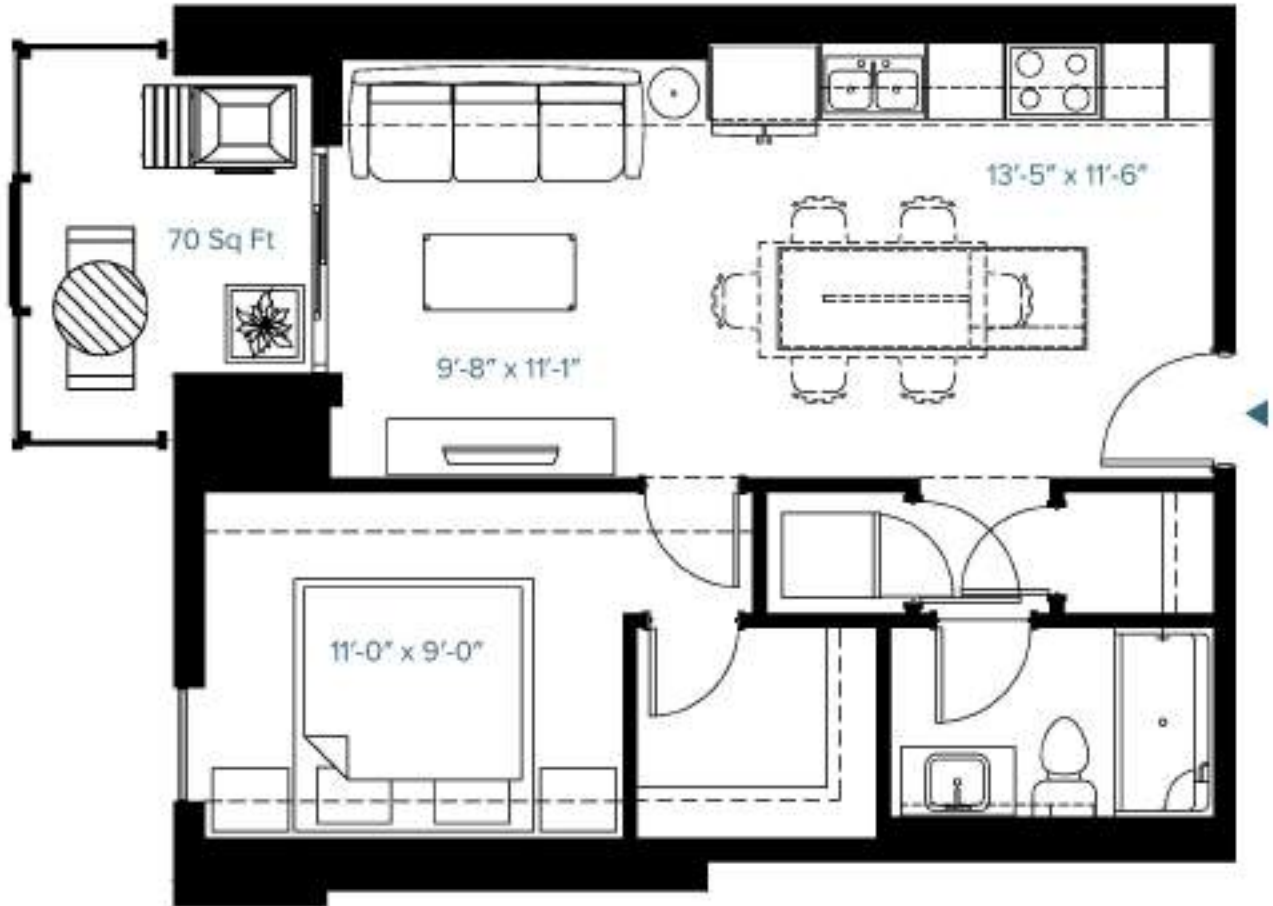

Hazel

462 SQ FT | 1 BED | 1 BATH

Available: Level 2-11

Prices are subject to change without notice. Actual floor plan, elevation, and square footage may not be exactly as shown. Square footage is measured to Alberta Building Code (ABC) regulations. Builder reserves the right to make changes without notice. ESOE.

CONQUER CONDO

Belle

586 SQ FT | 1 BED | 1 BATH

Available: Level 2-11

Prices are subject to change without notice. Actual floor plan, elevation, and square footage may not be exactly as shown. Square footage is measured to Alberta Building Code (ABC) regulations. Builder reserves the right to make changes without notice. E&OE.

CONQUER CONDO

Belle 1

586 SQ FT | 1 BED | 1 BATH

Available: Level 2

Prices are subject to change without notice. Actual floor plan, elevation, and square footage may not be exactly as shown. Square footage is measured to Alberta Building Code (ABC) regulations. Builder reserves the right to make changes without notice. E&OE.