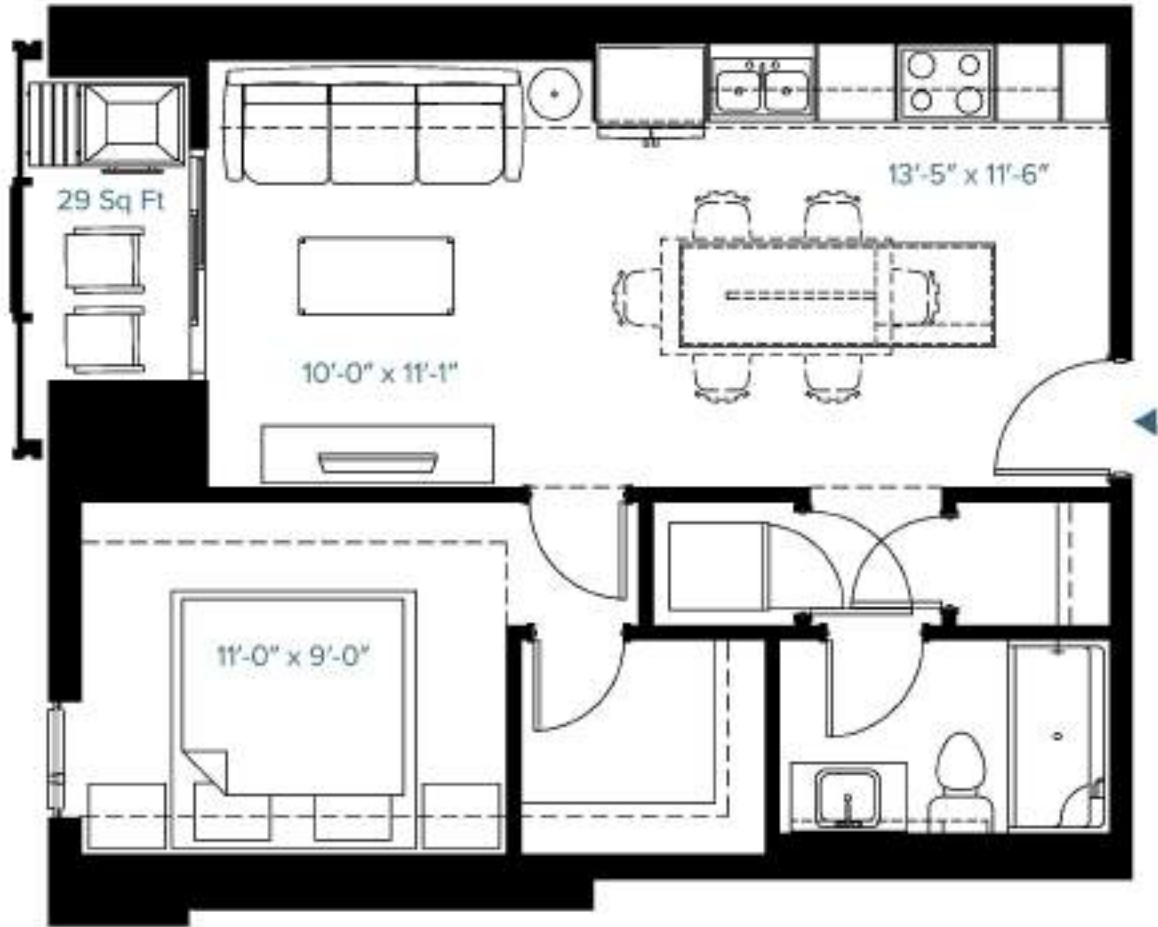

Hazel

462 SQ FT | 1 BED | 1 BATH

Available: Level 2-11

Prices are subject to change without notice. Actual floor plan, elevation, and square footage may not be exactly as shown. Square footage is measured to Alberta Building Code (ABC) regulations. Builder reserves the right to make changes without notice. ESOE.

CONQUER CONDO

Belle

586 SQ FT | 1 BED | 1 BATH

Available: Level 2-11

Prices are subject to change without notice. Actual floor plan, elevation, and square footage may not be exactly as shown. Square footage is measured to Alberta Building Code (ABC) regulations. Builder reserves the right to make changes without notice. E&OE.

CONQUER CONDO

Belle 1

586 SQ FT | 1 BED | 1 BATH

Available: Level 2

Prices are subject to change without notice. Actual floor plan, elevation, and square footage may not be exactly as shown. Square footage is measured to Alberta Building Code (ABC) regulations. Builder reserves the right to make changes without notice. E&OE.