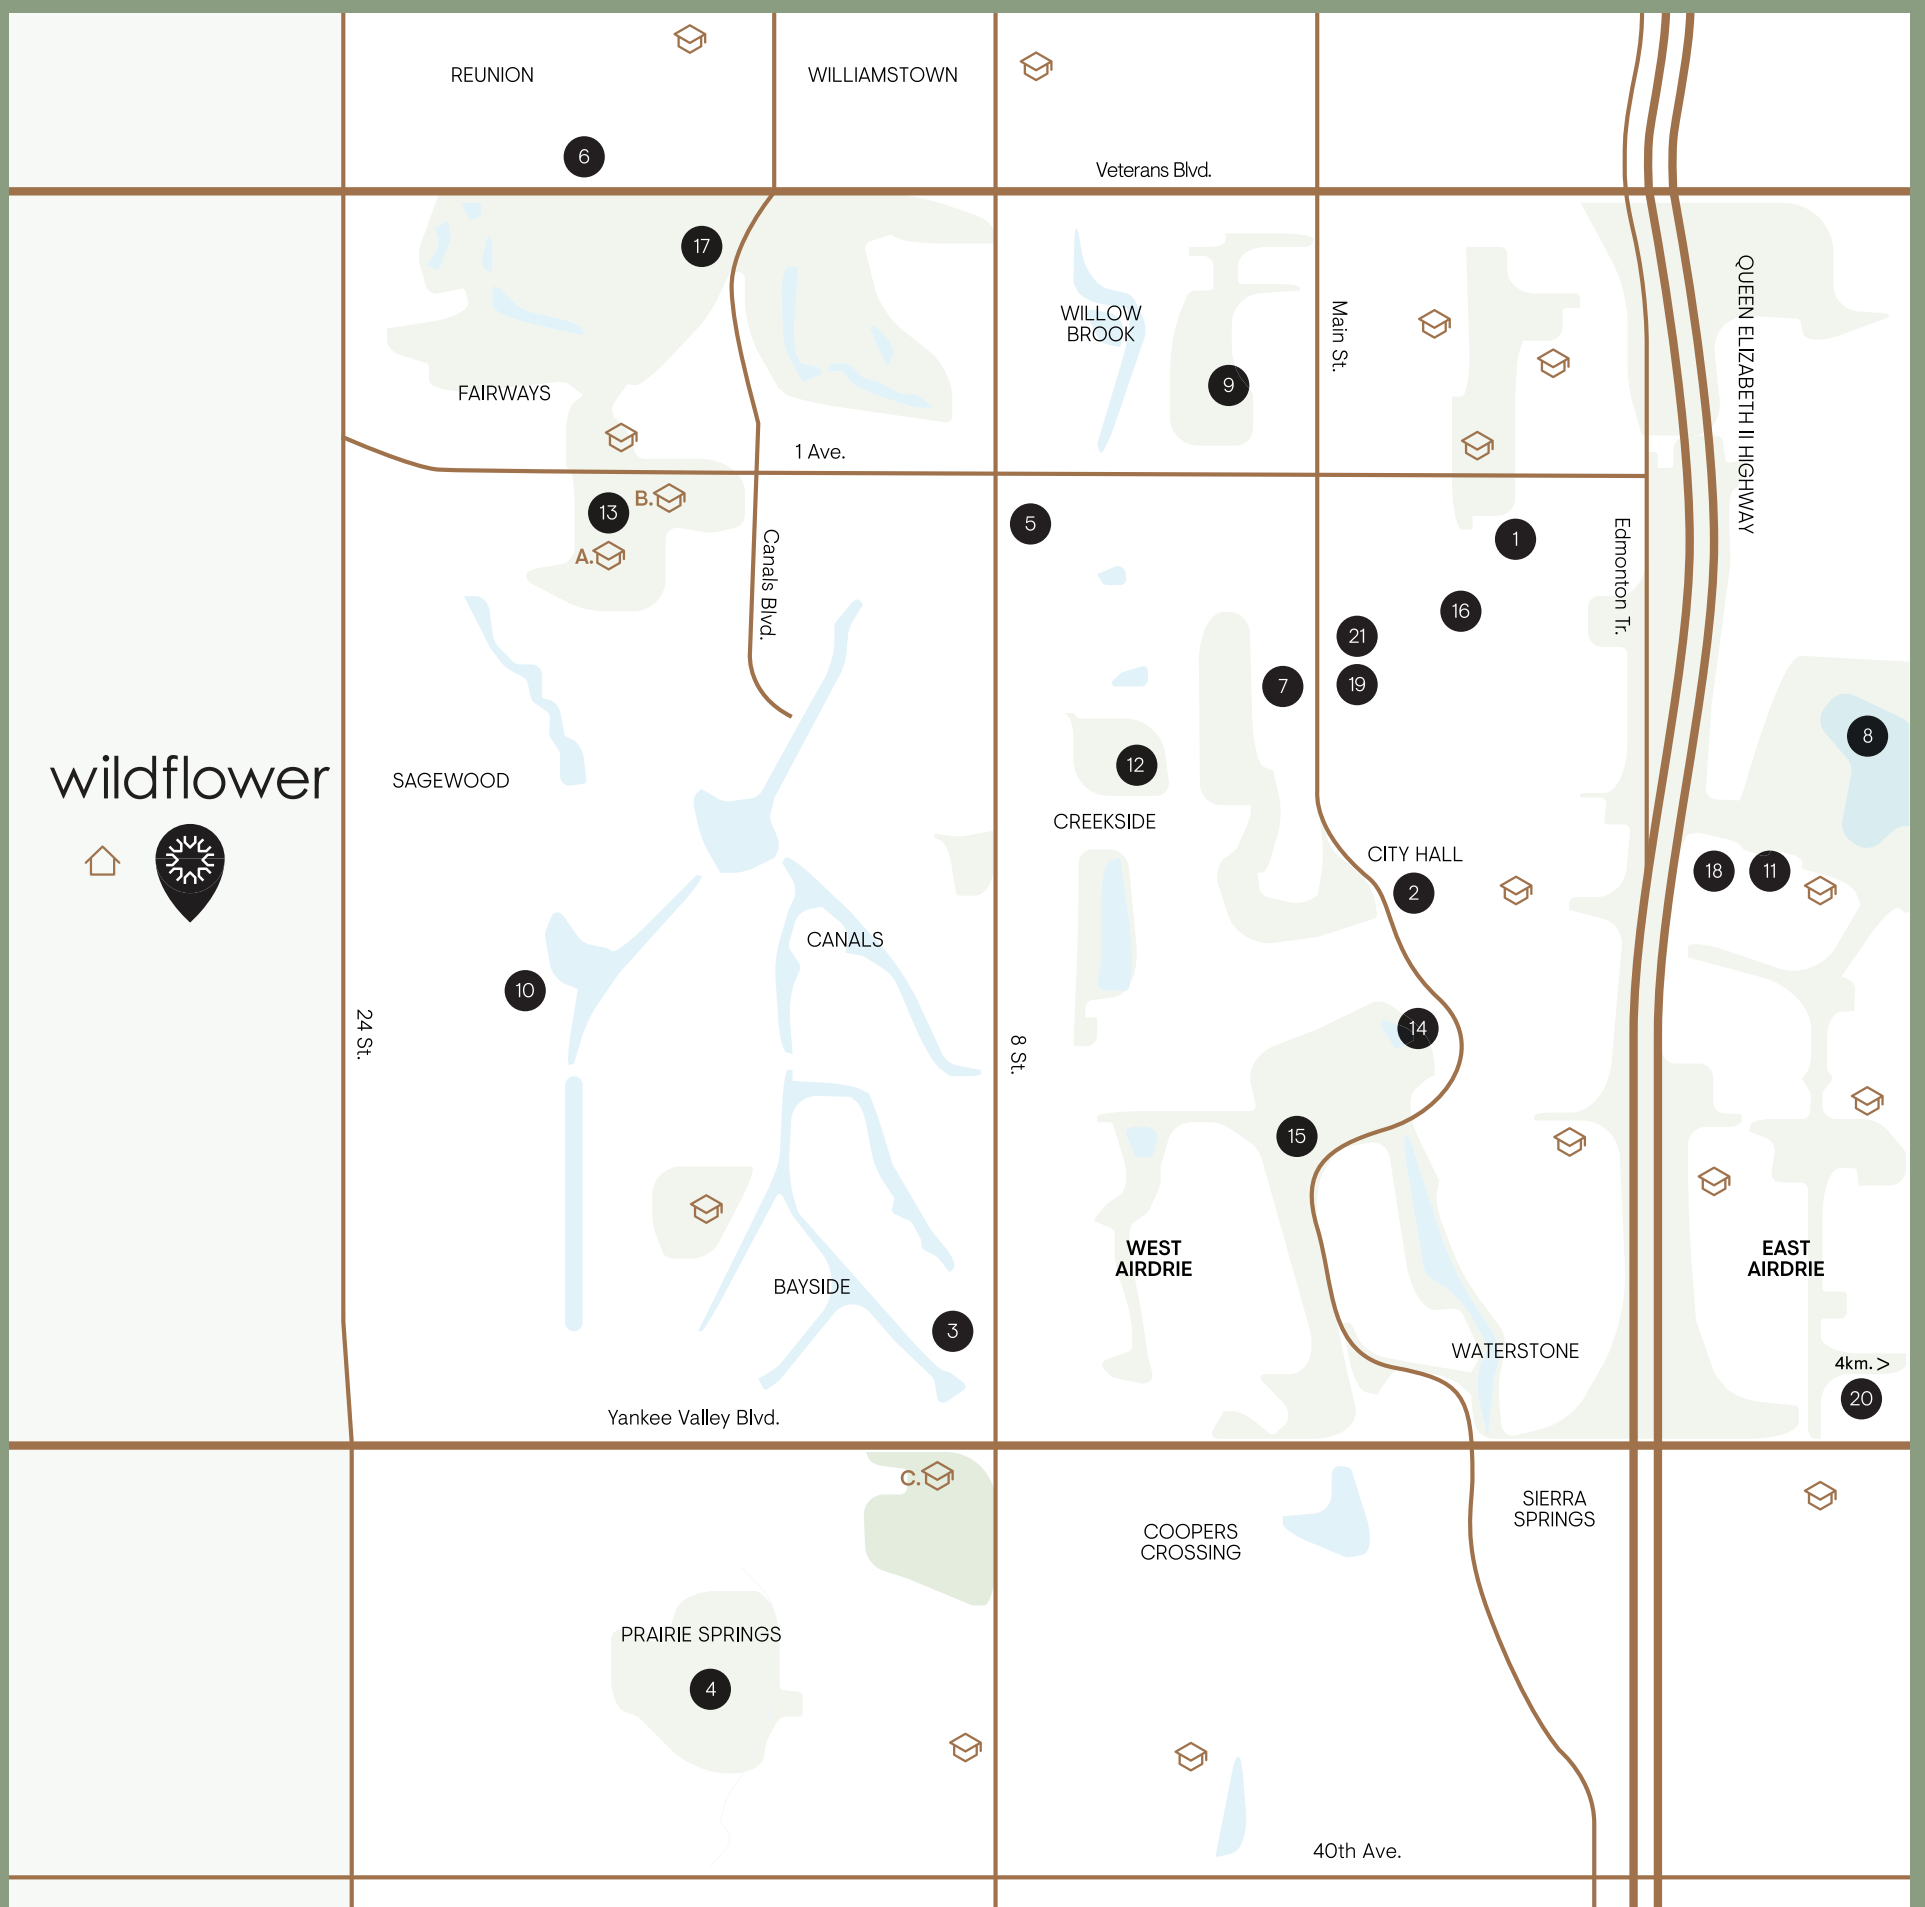

# COMMUNITY MAP

# PHASE 1 & 2 SITE MAP

- Daisy Collection
- Marigold Collection
- Marigold Collection 36'
- Willow Collection
- Lily Collection
- Wildflower Show Homes

wildflower

- |  |   |
|--|---|
| 01 Airdrie Farmers Market  | 16 Plainsmen Arena (Jensen Park/Playground) |
| 02 Airdrie Community Health Centre 24-Hr.                                      | 17 Woodside Golf Course                     |
| 03 Bayside Park  | 18 Ron Ebbesen Twin Arena                   |
| 04 Chinook Winds (Water Park, Basketball, Rink, Skate Park, Ballpark and Park) | 19 City Hall                                |
| 05 Creekside Crossing Mall (Sobeys, Good Earth, Original Joe's)                | 20 Airdrie Air Park                         |
| 06 Closest Fire Station (Veterans Blvd)  | 21 Airdrie Public Library                   |
| 07 Downtown  |   |
| 08 East Lake   | <b>Nearest Schools</b>                      |
| 09 Fletcher Park & BMX Park  | A C.W. Perry Middle School                  |
| 10 New Bayside Park  | B Ralph McCall Elementary                   |
| 11 Genesis Place Rec. Centre   | C W.H. Croxford High School                 |
| 12 Iron Horse Park - Mini Train Ride   |   |
| 13 Monklands Soccer Park & Airdrie Community Garden                            | <b>Wildflower</b>                           |
| 14 Nose Creek Park: Totems & Stage   |   |
| 15 Nose Creek Valley Museum  | <b>Show Homes</b>                           |