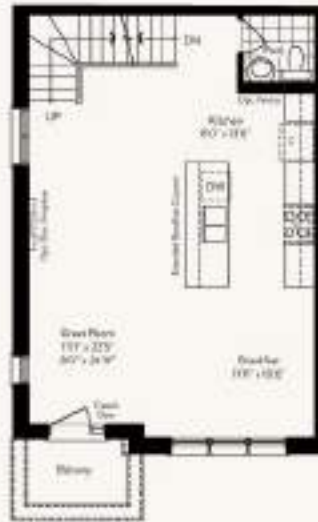

 The Caraway

Elevation A Sq. Ft. 1511

Elevation C Sq. Ft. 1511

Elevation A Sq. Ft. 1621

Elevation C Sq. Ft. 1621

# The Santal (End)

Bedrooms 3  
Baths 2.5

Elevation A Sq. Ft. 1621  
Elevation C Sq. Ft. 1621

Basement

Ground Floor

Main Floor

Third Floor

High Priority Item

 The Amber (Corner)

Elevation A Sq. Ft. 1532