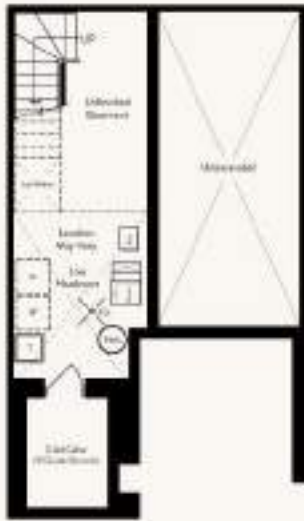

 The Nutmeg

Elevation A Sq. Ft. 1395

Elevation C Sq. Ft. 1395

# The Nutmeg

Bedrooms 2 (Opt. 3)  
Baths 2.5 (Opt. 15)

Elevation A Sq. Ft. 1595  
Elevation C Sq. Ft. 1595

Basement

Ground Floor

Main Floor

Third Floor

Third Floor with Opt. 2nd Bedroom

 The Caraway

Elevation A Sq. Ft. 1511

Elevation C Sq. Ft. 1511

# The Caraway

Bedrooms 3  
 Baths 2.5

Elevation A Sq. Ft. 1511  
 Elevation C Sq. Ft. 1511

Basement

Ground Floor

Main Floor

Third Floor

 The Santal (End)