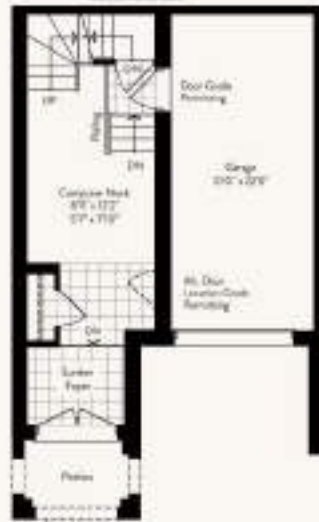

Elevation A Sq. Ft. 1621

Elevation C Sq. Ft. 1621

# The Santal (End)

Bedrooms 3  
Baths 2.5

Elevation A Sq. Ft. 1621  
Elevation C Sq. Ft. 1621

Basement

Ground Floor

Main Floor

Third Floor

High Priority Item

 The Amber (Corner)

Elevation A Sq. Ft. 1532