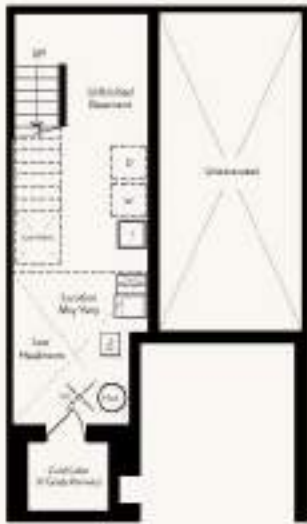

# The Nutmeg

Bedrooms 2 (Opt. 3)  
Baths 2.5 (Opt. 15)

Elevation A Sq. Ft. 1595  
Elevation C Sq. Ft. 1595

Basement

Ground Floor

Main Floor

Third Floor

Third Floor with Opt. 2nd Bedroom

 The Caraway

Elevation A Sq. Ft. 1511

Elevation C Sq. Ft. 1511

# The Caraway

Bedrooms 3  
 Baths 2.5

Elevation A Sq. Ft. 1511  
 Elevation C Sq. Ft. 1511

Basement

Ground Floor

Main Floor

Third Floor

 The Santal (End)

Elevation A Sq. Ft. 1621

Elevation C Sq. Ft. 1621