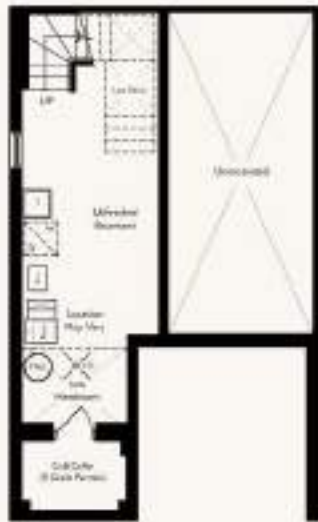

 The Caraway

Elevation A Sq. Ft. 1511

Elevation C Sq. Ft. 1511

# The Caraway

Bedrooms 3  
 Baths 2.5

Elevation A Sq. Ft. 1511  
 Elevation C Sq. Ft. 1511

Basement

Ground Floor

Main Floor

Third Floor

 The Santal (End)

Elevation A Sq. Ft. 1621

Elevation C Sq. Ft. 1621

# The Santal (End)

Bedrooms 3  
Baths 2.5

Elevation A Sq. Ft. 1621  
Elevation C Sq. Ft. 1621

Basement

Ground Floor

Main Floor

Third Floor

High Priority Item