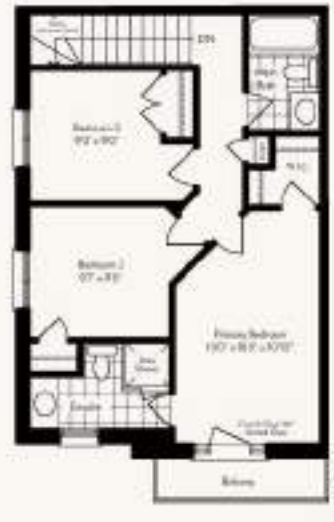

# The Caraway

Bedrooms 3  
 Baths 2.5

Elevation A Sq. Ft. 1511  
 Elevation C Sq. Ft. 1511

Basement

Ground Floor

Main Floor

Third Floor

 The Santal (End)

Elevation A Sq. Ft. 1621

Elevation C Sq. Ft. 1621

# The Santal (End)

Bedrooms 3  
Baths 2.5

Elevation A Sq. Ft. 1621  
Elevation C Sq. Ft. 1621

Basement

Ground Floor

Main Floor

Third Floor

High Priority Item

 The Amber (Corner)

Elevation A Sq. Ft. 1532