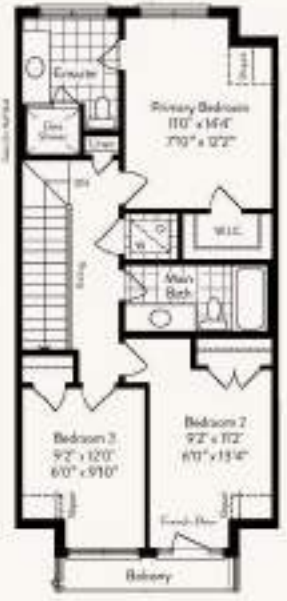

 The Cassia

Elevation A Sq. Ft. 1001

Elevation C Sq. Ft. 1040

 The Bergamot

Elevation A Sq. Ft. 2055

Elevation C Sq. Ft. 2016

# The Bergamot

Bedrooms 5  
Baths 2.5

Elevation A Sq. Ft. 2055  
Elevation C Sq. Ft. 2016

Basement

Ground Floor

Main Floor

Third Floor

 The Saffron (End)

Elevation A Sq. Ft. 3301

Elevation C Sq. Ft. 3215

# The Saffron (End)

Bedrooms 3  
Baths 2.5

Elevation A Sq. Ft. 2201  
Elevation C Sq. Ft. 2215

Basement

Ground Floor

Main Floor

Third Floor