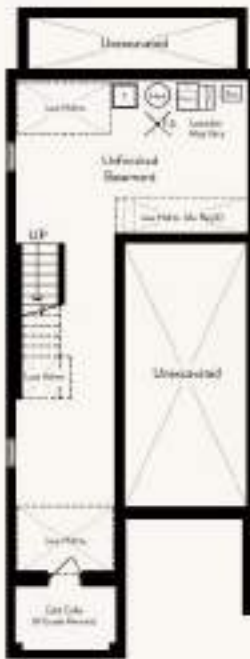

 The Cassia

Elevation A Sq. Ft. 1001

Elevation C Sq. Ft. 1040

 The Bergamot

Elevation A Sq. Ft. 2055

Elevation C Sq. Ft. 2016

# The Bergamot

Bedrooms 5  
Baths 2.5

Elevation A Sq. Ft. 2055  
Elevation C Sq. Ft. 2016

Basement

Ground Floor

Main Floor

Third Floor

 The Saffron (End)

Elevation A Sq. Ft. 3301

Elevation C Sq. Ft. 3215

# The Saffron (End)

Bedrooms 3  
Baths 2.5

Elevation A Sq. Ft. 2201  
Elevation C Sq. Ft. 2215

Basement

Ground Floor

Main Floor

Third Floor