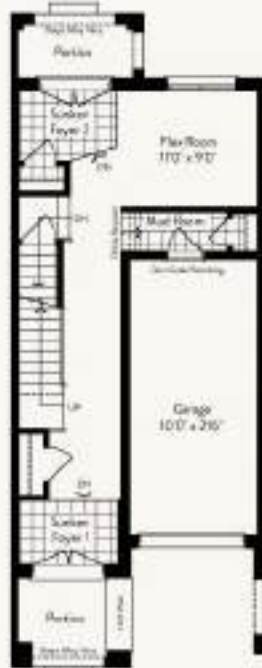

 The Cassia

Elevation A Sq. Ft. 1001

Elevation C Sq. Ft. 1040

 The Bergamot

Elevation A Sq. Ft. 2055

Elevation C Sq. Ft. 2016

# The Bergamot

Bedrooms 5  
Baths 2.5

Elevation A Sq. Ft. 2055  
Elevation C Sq. Ft. 2016

Basement

Ground Floor

Main Floor

Third Floor

 The Saffron (End)

Elevation A Sq. Ft. 3301

Elevation C Sq. Ft. 3215

# The Saffron (End)

Bedrooms 3  
Baths 2.5

Elevation A Sq. Ft. 2201  
Elevation C Sq. Ft. 2215

Basement

Ground Floor

Main Floor

Third Floor