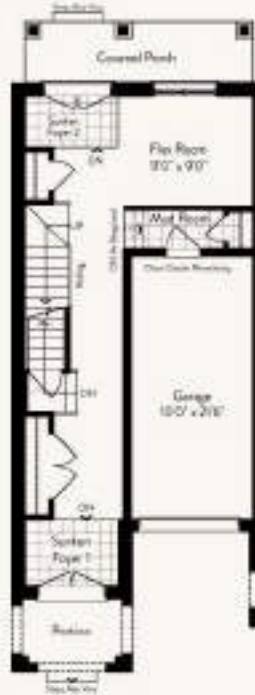

 The Cassia

Elevation A Sq. Ft. 1001

Elevation C Sq. Ft. 1040

 The Bergamot

Elevation A Sq. Ft. 2055

Elevation C Sq. Ft. 2016

# The Bergamot

Bedrooms 5  
Baths 2.5

Elevation A Sq. Ft. 2055  
Elevation C Sq. Ft. 2016

Basement

Ground Floor

Main Floor

Third Floor

 The Saffron (End)

Elevation A Sq. Ft. 3301

Elevation C Sq. Ft. 3215

# The Saffron (End)

Bedrooms 3  
Baths 2.5

Elevation A Sq. Ft. 2201  
Elevation C Sq. Ft. 2215

Basement

Ground Floor

Main Floor

Third Floor