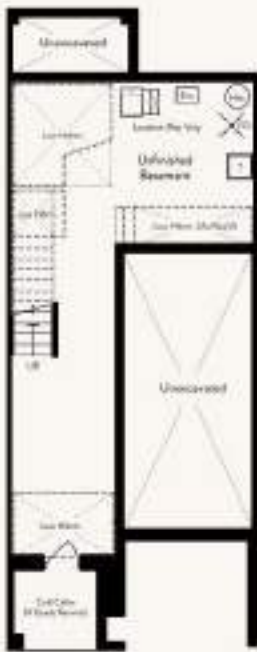

 The Cassia

Elevation A Sq. Ft. 1001

Elevation C Sq. Ft. 1040

 The Bergamot

Elevation A Sq. Ft. 2055

Elevation C Sq. Ft. 2016

# The Bergamot

Bedrooms 5  
Baths 2.5

Elevation A Sq. Ft. 2055  
Elevation C Sq. Ft. 2016

Basement

Ground Floor

Main Floor

Third Floor

 The Saffron (End)

Elevation A Sq. Ft. 3301

Elevation C Sq. Ft. 3215