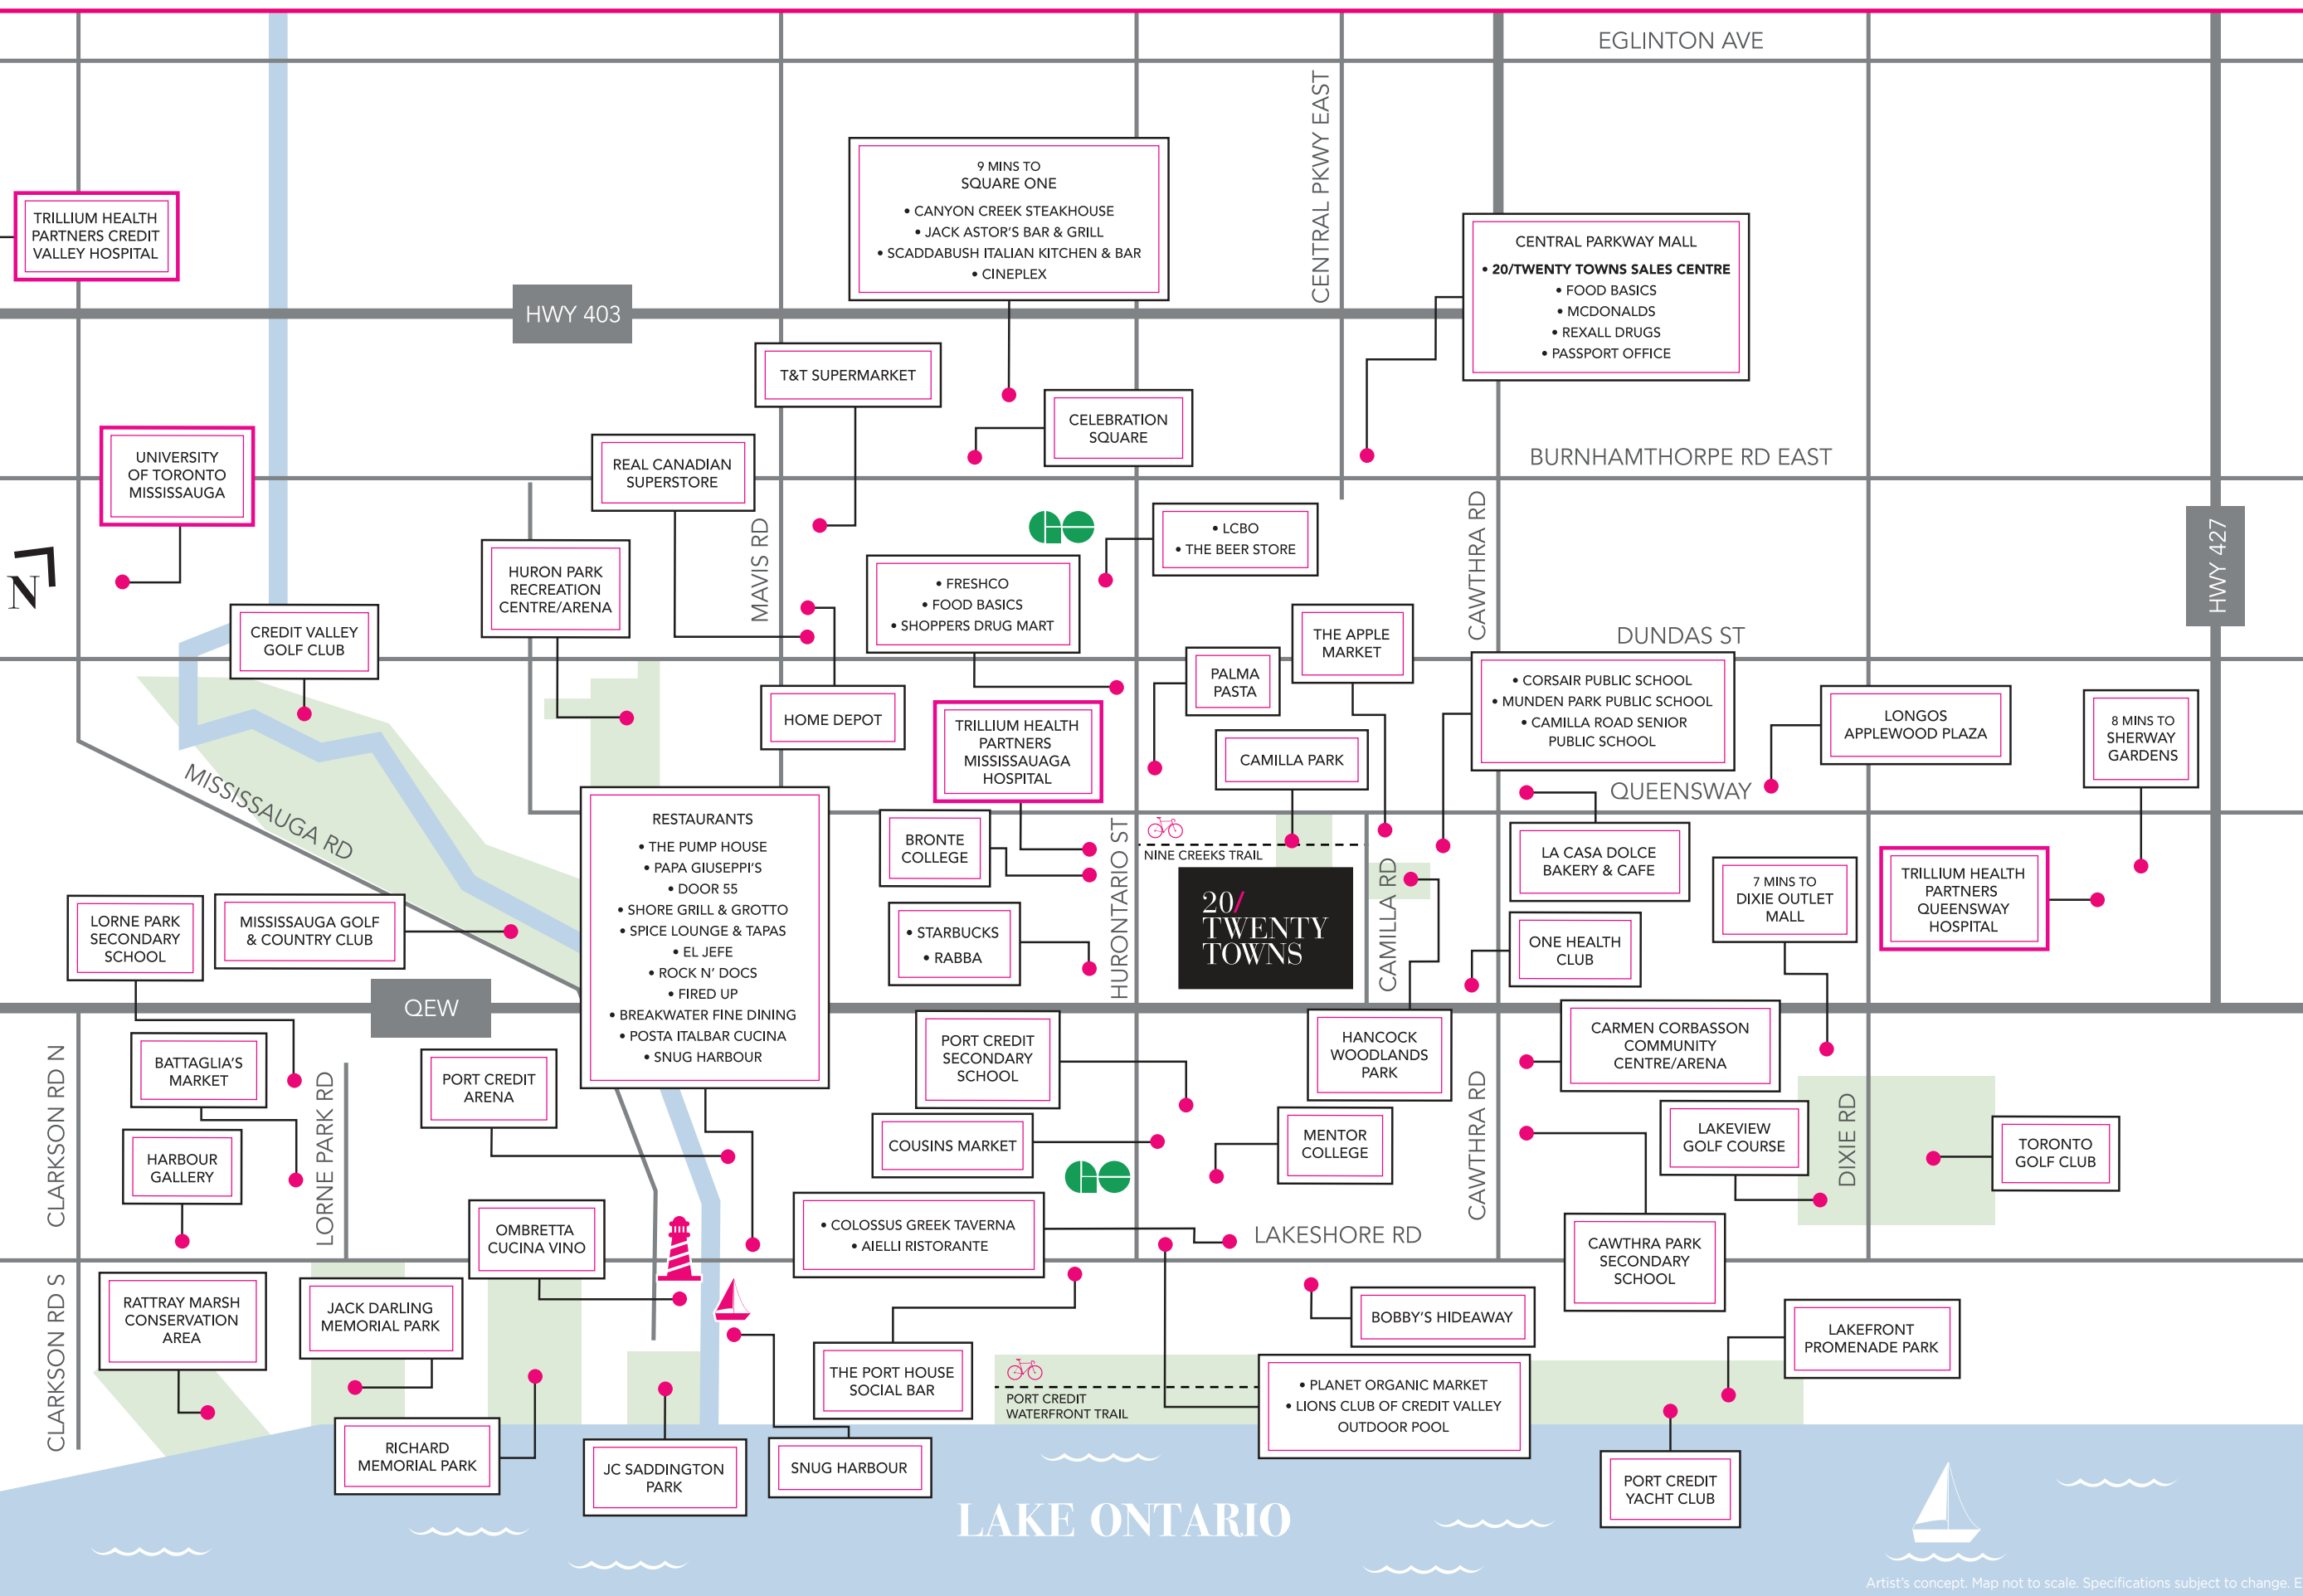

CLARKSON RD N
CLARKSON RD S

TRILLIUM HEALTH PARTNERS CREDIT VALLEY HOSPITAL

UNIVERSITY OF TORONTO MISSISSAUGA

CREDIT VALLEY GOLF CLUB

LORNE PARK SECONDARY SCHOOL

MISSISSAUGA GOLF & COUNTRY CLUB

BATTAGLIA'S MARKET

HARBOUR GALLERY

RATTRAY MARSH CONSERVATION AREA

JACK DARLING MEMORIAL PARK

RICHARD MEMORIAL PARK

JC SADDINGTON PARK

SNUG HARBOUR

PORT CREDIT ARENA

OMBRETTA CUCINA VINO

RESTAURANTS
• THE PUMP HOUSE
• PAPA GIUSEPPI'S
• DOOR 55
• SHORE GRILL & GROTTO
• SPICE LOUNGE & TAPAS
• EL JEFE
• ROCK N' DOCS
• FIRED UP
• BREAKWATER FINE DINING
• POSTA ITALBAR CUCINA
• SNUG HARBOUR

HOME DEPOT

BRONTE COLLEGE

• STARBUCKS
• RABBA

PORT CREDIT SECONDARY SCHOOL

COUSINS MARKET

• COLOSSUS GREEK TAVERNA
• AIELLI RISTORANTE

THE PORT HOUSE SOCIAL BAR

T&T SUPERMARKET

REAL CANADIAN SUPERSTORE

HURON PARK RECREATION CENTRE/ARENA

• FRESHCO
• FOOD BASICS
• SHOPPERS DRUG MART

HOME DEPOT

TRILLIUM HEALTH PARTNERS MISSISSAUGA HOSPITAL

BRONTE COLLEGE

• STARBUCKS
• RABBA

PORT CREDIT SECONDARY SCHOOL

COUSINS MARKET

• COLOSSUS GREEK TAVERNA
• AIELLI RISTORANTE

THE PORT HOUSE SOCIAL BAR

9 MINS TO SQUARE ONE
• CANYON CREEK STEAKHOUSE
• JACK ASTOR'S BAR & GRILL
• SCADDABUSH ITALIAN KITCHEN & BAR
• CINEPLEX

CELEBRATION SQUARE

• FRESHCO
• FOOD BASICS
• SHOPPERS DRUG MART

HURONTARIO ST

20/TWENTY TOWNS

HANCOCK WOODLANDS PARK

MENTOR COLLEGE

LAKESHORE RD

BOBBY'S HIDEAWAY

• PLANET ORGANIC MARKET
• LIONS CLUB OF CREDIT VALLEY OUTDOOR POOL

T&T SUPERMARKET

REAL CANADIAN SUPERSTORE

HURON PARK RECREATION CENTRE/ARENA

• FRESHCO
• FOOD BASICS
• SHOPPERS DRUG MART

HOME DEPOT

TRILLIUM HEALTH PARTNERS MISSISSAUGA HOSPITAL

BRONTE COLLEGE

• STARBUCKS
• RABBA

PORT CREDIT SECONDARY SCHOOL

COUSINS MARKET

• COLOSSUS GREEK TAVERNA
• AIELLI RISTORANTE

THE PORT HOUSE SOCIAL BAR

9 MINS TO SQUARE ONE
• CANYON CREEK STEAKHOUSE
• JACK ASTOR'S BAR & GRILL
• SCADDABUSH ITALIAN KITCHEN & BAR
• CINEPLEX

CELEBRATION SQUARE

• FRESHCO
• FOOD BASICS
• SHOPPERS DRUG MART

HURONTARIO ST

20/TWENTY TOWNS

HANCOCK WOODLANDS PARK

MENTOR COLLEGE

LAKESHORE RD

BOBBY'S HIDEAWAY

• PLANET ORGANIC MARKET
• LIONS CLUB OF CREDIT VALLEY OUTDOOR POOL

CENTRAL PARKWAY MALL
• 20/TWENTY TOWNS SALES CENTRE
• FOOD BASICS
• MCDONALDS
• REXALL DRUGS
• PASSPORT OFFICE

• CORSAIR PUBLIC SCHOOL
• MUNDEN PARK PUBLIC SCHOOL
• CAMILLA ROAD SENIOR PUBLIC SCHOOL

LA CASA DOLCE BAKERY & CAFE

ONE HEALTH CLUB

CARMEN CORBASSON COMMUNITY CENTRE/ARENA

LAKEVIEW GOLF COURSE

CAWTHRA PARK SECONDARY SCHOOL

PORT CREDIT YACHT CLUB

CAWTHRA RD

CAWTHRA RD

DUNDAS ST

QUEENSWAY

LAKESHORE RD

PORT CREDIT YACHT CLUB

• CORSAIR PUBLIC SCHOOL
• MUNDEN PARK PUBLIC SCHOOL
• CAMILLA ROAD SENIOR PUBLIC SCHOOL

LA CASA DOLCE BAKERY & CAFE

ONE HEALTH CLUB

CARMEN CORBASSON COMMUNITY CENTRE/ARENA

LAKEVIEW GOLF COURSE

CAWTHRA PARK SECONDARY SCHOOL

PORT CREDIT YACHT CLUB

CAWTHRA RD

CAWTHRA RD

DUNDAS ST

QUEENSWAY

LAKESHORE RD

PORT CREDIT YACHT CLUB

LONGOS APPLEWOOD PLAZA

TRILLIUM HEALTH PARTNERS QUEENSWAY HOSPITAL

7 MINS TO DIXIE OUTLET MALL