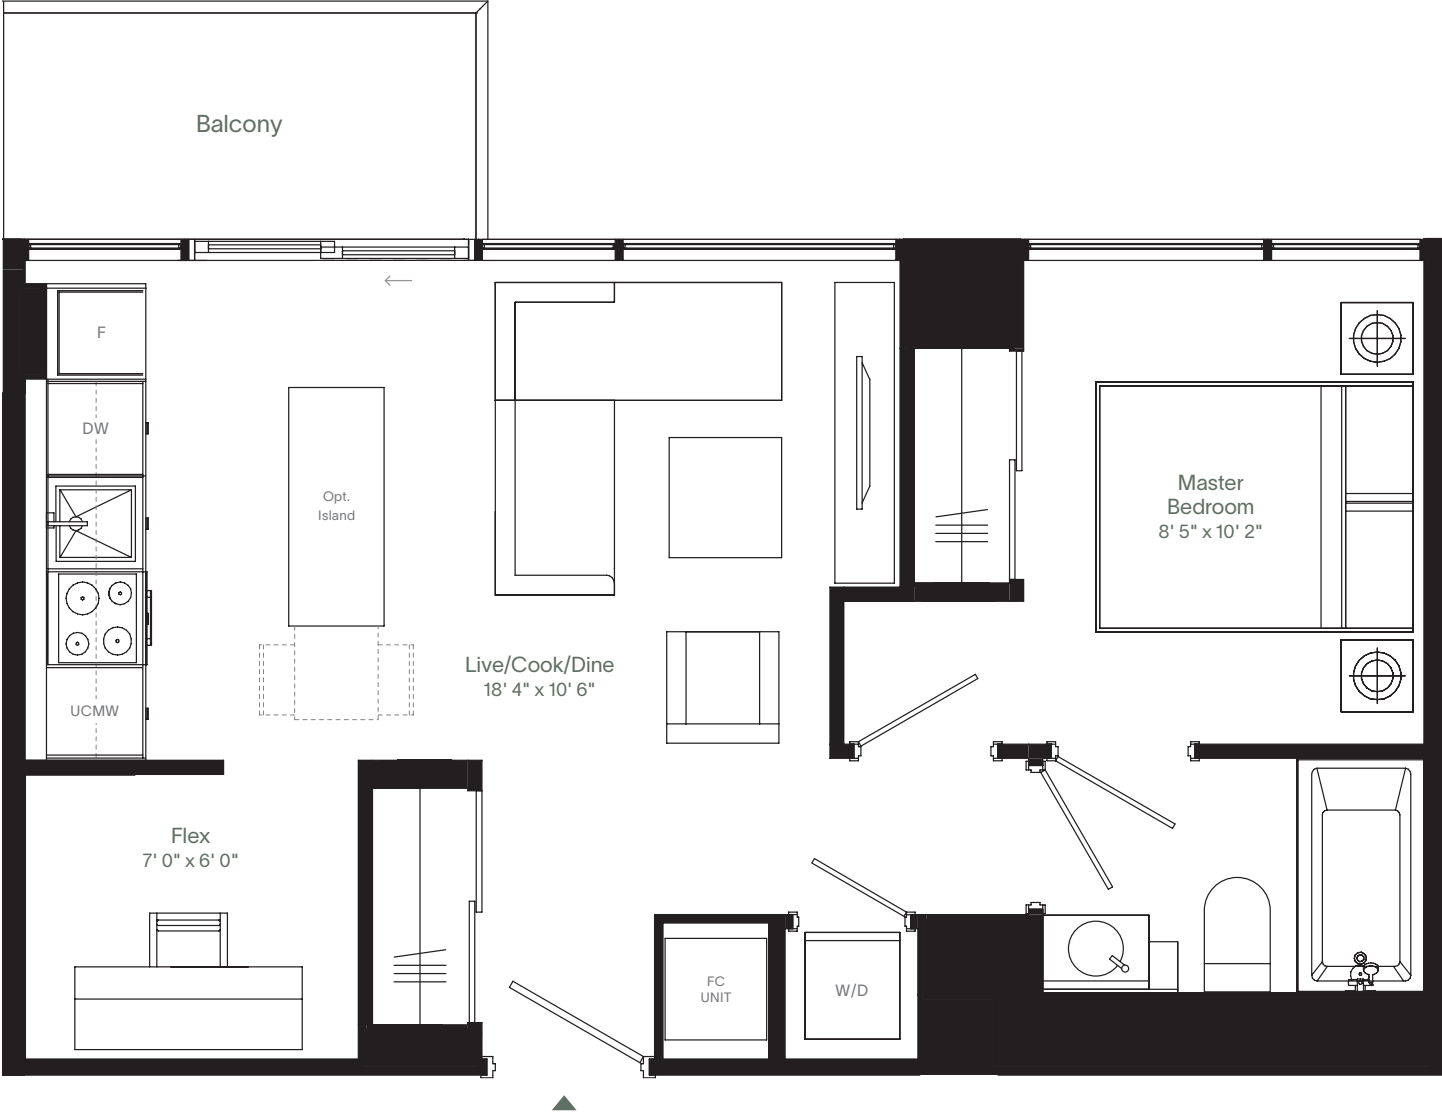

Sample Floorplan

1 Bedroom, 1 Bath

Interior 449 sq. ft.

Exterior 43 sq. ft.

Total 492 sq. ft.

Sample Floorplan

1 Bedroom, Flex, 1 Bath
Interior 539 sq. ft. | Exterior 47 sq. ft. | Total 586 sq. ft.

Sample Floorplan

1 Bedroom, Den, 2 Bath

Interior 626 sq. ft.

Exterior 86 sq. ft.

Total 712 sq. ft.

Sample Floorplan

2 Bedroom, 2 Bath

Interior 742 sq. ft.

Exterior 45 sq. ft.

Total 787 sq. ft.