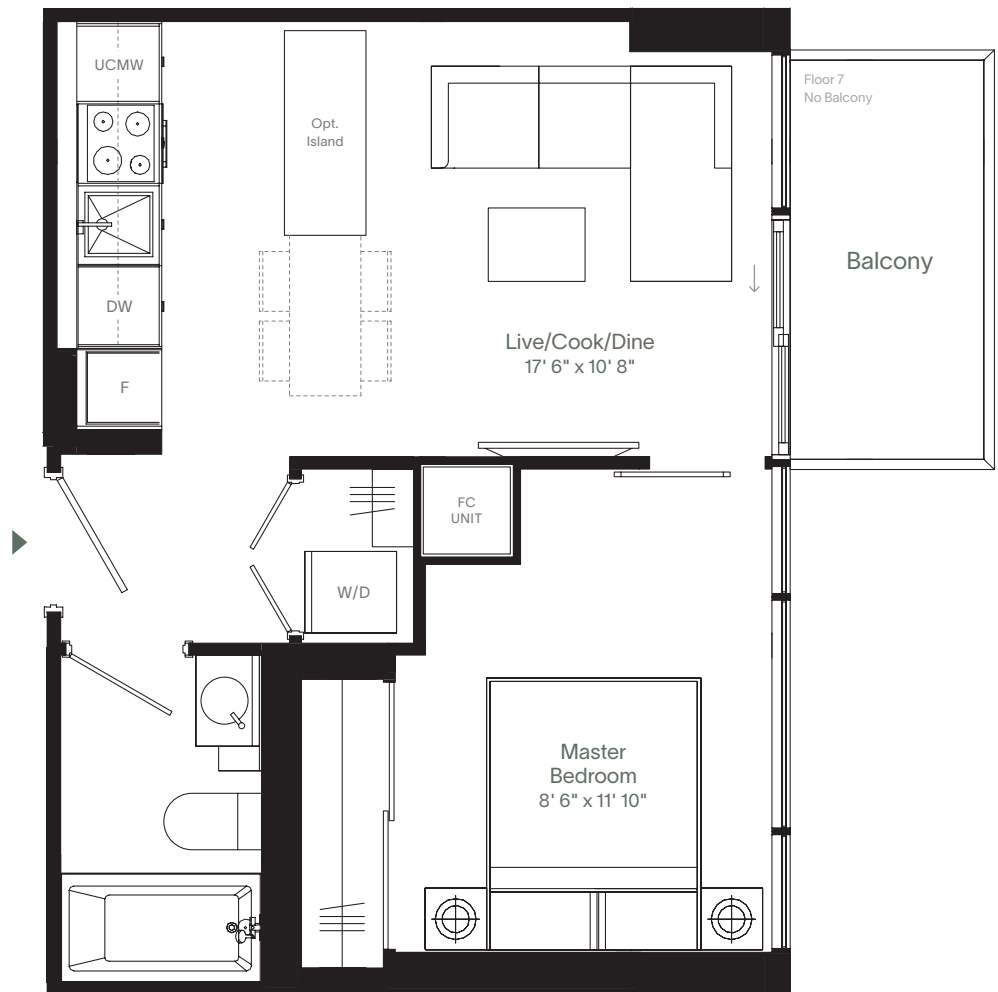

Sample Floorplan

1 Bedroom, 1 Bath

Interior 449 sq. ft.

Exterior 43 sq. ft.

Total 492 sq. ft.

Sample Floorplan

1 Bedroom, Flex, 1 Bath
Interior 539 sq. ft. | Exterior 47 sq. ft. | Total 586 sq. ft.

Sample Floorplan

1 Bedroom, Den, 2 Bath

Interior 626 sq. ft.

Exterior 86 sq. ft.

Total 712 sq. ft.

Sample Floorplan

2 Bedroom, 2 Bath

Interior 742 sq. ft.

Exterior 45 sq. ft.

Total 787 sq. ft.