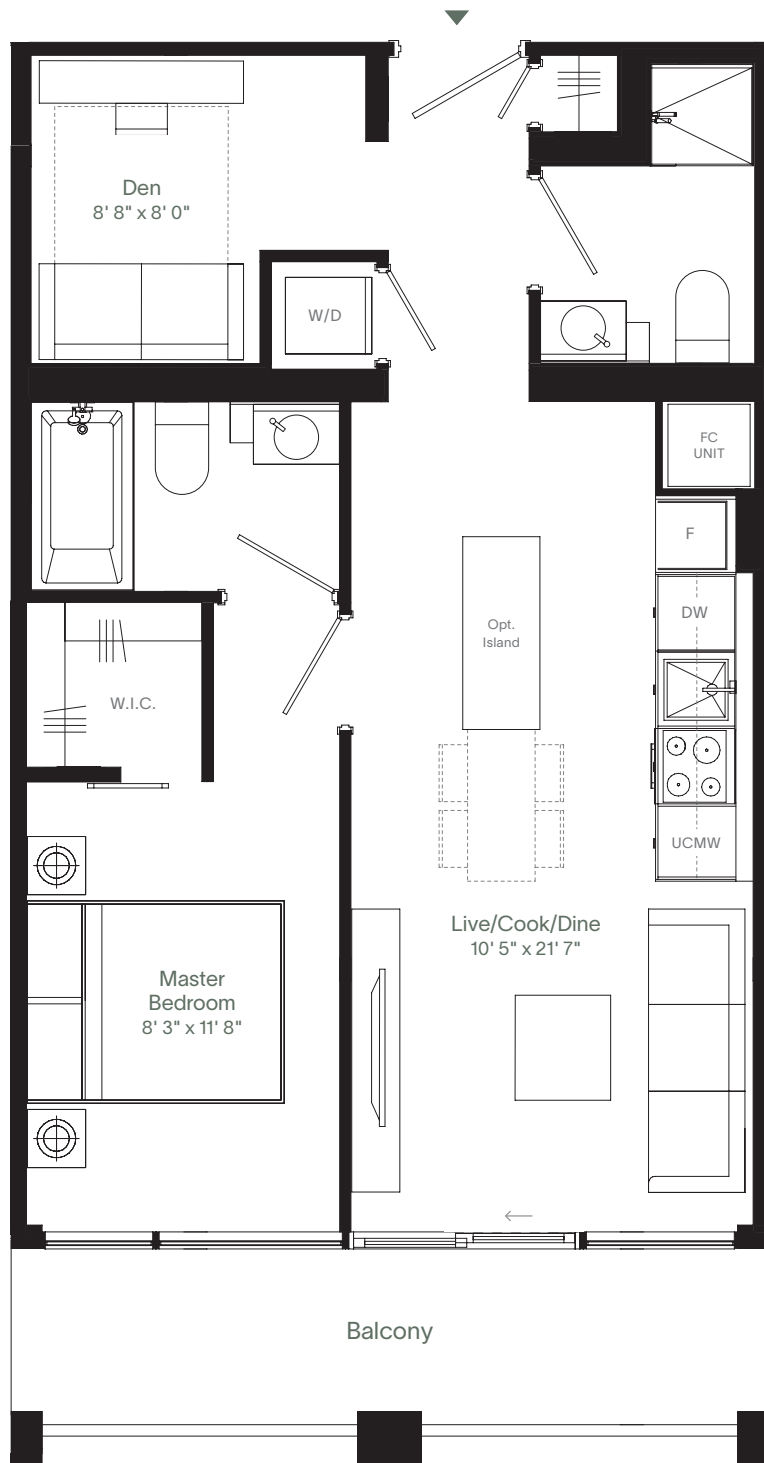

Sample Floorplan

1 Bedroom, 1 Bath

Interior 449 sq. ft.

Exterior 43 sq. ft.

Total 492 sq. ft.

Sample Floorplan

1 Bedroom, Flex, 1 Bath
Interior 539 sq. ft. | Exterior 47 sq. ft. | Total 586 sq. ft.

Sample Floorplan

1 Bedroom, Den, 2 Bath

Interior 626 sq. ft.

Exterior 86 sq. ft.

Total 712 sq. ft.

Sample Floorplan

2 Bedroom, 2 Bath

Interior 742 sq. ft.

Exterior 45 sq. ft.

Total 787 sq. ft.